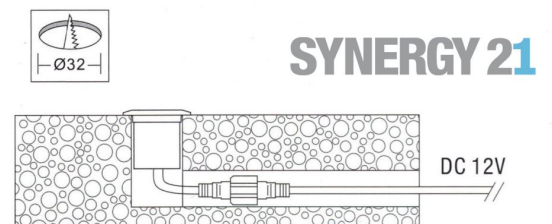

Attribute	Value
Lichtfarbe:	RGB
Schutzklasse:	IP67
Volt:	12
Weight:	0.252 Kg
Warranty:	60.00 Months

Additional Images

* General Controller is used to control the RGB light.