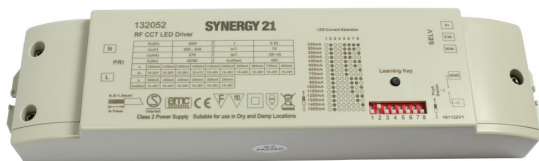

Synergy 21 LED Controller EOS 05 2-Kanal Controller+Netzteil CC dual weiß (CCT) 30W

EOS 05 controller AND power supply unit in one
adjustable constant current dimming controller
suitable for dual white LED panels with constant current
(Compatible with the switches and remote controls of the EOS 05 series)

PRI: 200~240V, 50-60Hz
SEC: 250~1000mA, 30W,
Einstellbereich: 250/300/350/400/450/500/550/600/650/700/750/800/850/900/950/1000mA, 8-48V
Dim: 0-100%
RF, Push LV, PWM

Size: 210*50*32mm

Operating temperature: -20°C - +50°C, Tc 75°
Protection class: IP20