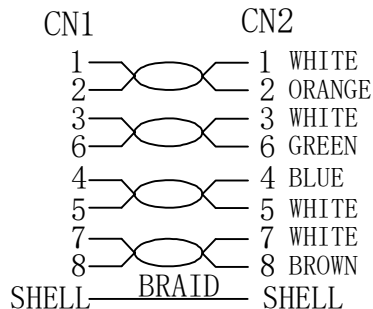

CAT6A S/FTP with 600MHz cat.7 raw cable 4x2x26AWG/7 TPE/LSZH ISO11801 & EN50173 & ANSI/TIA568C.2 www.Synergy21.de

11.68±0.1

WIRING DIAGRAM

NOTE:

1. ELECTRICAL TEST:100% OPEN SHORT, MISS WIRE TEST
2. FLUKE Channel LINK TEST:
TEST LIMIT:ISO11801 Channel Class EA
3. Working temperature:-10°C~+60°C
Storage temperature:-20°C~+75°C
4. ROHS 3.0 AND REACH compliant
5. Support PoE/PoE+/PoE++
6. Flame retardant (IEC60332-1-2)
Low smoke(IEC 61034)
Halogen free(IEC 60754-2)
7. Raw cable is Cat7 up to 600mhz
8. Packing: 1pc/synergy 21 bag+label

MATERIAL LIST

| | | | | |
|-------|------------|--|------------|--------|
| ③ | OVER MOLD | PVC | 2 | |
| ② | CONNECTOR | CAT6A 500Mhz RJ45 8P8C Shielded Plug, Pin Gold Plated 3u" Shell Nickel plating COLOUR: Transparence Yellow | 2 | |
| ① | CABLE | S/FTP CAT. 7 600Mhz 26AWG (BC*1P+AL-FOLL)*4P+BRAID (AL-MG) JACKET:Ultraflex TPE/LSZH OD:6.0±0.2mm | 1 | |
| NO. | PARTS NAME | SPECIFICATION STANDARD | QT' Y | REMARK |
| Hasia | | change "ROSH 2.0" to "ROSH 3.0" | 2022-02-25 | A1 |
| | | NEW | 2021-7-15 | A |
| BY | CHK | REVISION RECORD MODIFICATION | DATE | REV. |

| Color:Orange (Pantone 1575C) | |
|------------------------------|-----------|
| ITEM NO. | LENGTH |
| S217684 | 150±5 |
| S217685 | 250±10 |
| S217686 | 500±15 |
| S217687 | 1000±20 |
| S217688 | 1500±30 |
| S217689 | 2000±30 |
| S217690 | 3000±50 |
| S217691 | 5000±100 |
| S217692 | 7500±200 |
| S217693 | 10000±200 |
| S217694 | 15000±300 |
| S217695 | 20000±300 |
| S217696 | 25000±300 |
| S217697 | 30000±500 |

| COLOR:purple(Pantone 2725C) | |
|-----------------------------|-----------|
| ITEM NO. | LENGTH |
| S217760 | 150±5 |
| S217761 | 250±10 |
| S217762 | 500±15 |
| S217763 | 1000±20 |
| S217764 | 1500±30 |
| S217765 | 2000±30 |
| S217766 | 3000±50 |
| S217767 | 5000±100 |
| S217768 | 7500±200 |
| S217769 | 10000±200 |
| S217770 | 15000±300 |
| S217771 | 20000±300 |
| S217772 | 25000±300 |
| S217773 | 30000±500 |