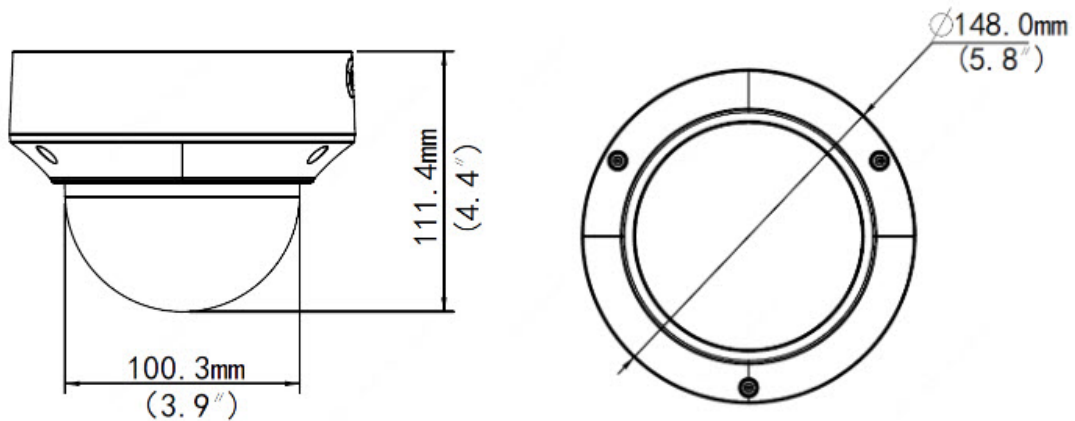

Highlights:

- **Optics**
 - 1/2.7", with light source
 - SmartIR, up to 50m (164 ft) IR distance
 - Up to 120 dB optical WDR (Wide Dynamic Range)
- **Compression**
 - Ultra 265, H.265, H.264, MJPEG
 - Triple streams
 - 2592*1944@20fps in main stream
 - ROI (Region of Interest)
- **Network**
 - ONVIF compliance
- **Setup**
 - DC12V or PoE power supply
 - Wide voltage range of $\pm 25\%$ in DC
 - Micro SD, up to 256 GB
 - Alarm 1 input and 1 output, audio 1 input and 1 output
 - IP67 ingress protection
 - IK10 vandal resistant

Key Features

Dimensions

Technical Details:

ALL-CAM2495v3-LVEFN					
Camera					
Sensor	1/2.7", 5.0 megapixel, progressive scan, CMOS				
Lens	2.7~13.5mm@F1.2, AF automatic focusing and motorized zoom lens				
Iris	Auto aperture				
DORI Distance	Lens (mm)	Detect (m)	Observe (m)	Recognize (m)	Identify (m)
	2.7	70.9(232.5ft)	28.4(93.0ft)	14.2(46.5ft)	7.1(23.3ft)
	13.5	247.5(812.0ft)	99.0(324.8ft)	49.5(162.4ft)	24.8(81.2ft)
Angle of View (H)	26.8°~93.1°				
Angle of View (V)	20.7°~66.0°				

No. d'article: 209791
Numéro de fabricant: ALL-CAM2495v3-LVEFN

Dimensions (Ø x H)	148.0 x 111.4mm (5.8" x 4.4")
Weight	0.93kg(2.05lb)
Working Environment	-30°C ~ 60°C (-22°F ~ 140°F), Humidity: 95% RH (non-condensing)
Storage Environment	-40°C ~ 70°C (-40°F ~ 158°F), Humidity: 95% RH (non-condensing)
Surge protection	6KV
Vandal Resistant	IK10
Ingress Protection	IP67