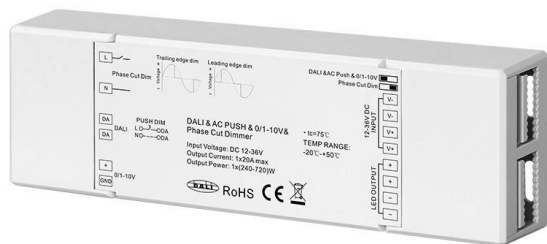

Synergy 21 LED Controller EOS 07 DALI Dimmer

- (1) 12-36VDC input ,1chx20A or 2x10A output, constant voltage
 - (2) phase-cut triac + 0/1-10V + DALI + PushDim
- 4 in 1 led dimmer

Zubehör

Art.-Nr.	Name
101867	Synergy 21 LED Controller EOS 02 Funkdimmer Wandtaster schwarz
101868	Synergy 21 LED Controller EOS 02 Funkdimmer Controller
101869	Synergy 21 LED Controller EOS 02 Funkdimmer Fernbedienung
112691	Synergy 21 LED Controller EOS 02 Funkdimmer Wandtaster weiß
122939	Synergy 21 LED Controller EOS 02 Funkdimmer Controller 0-10V