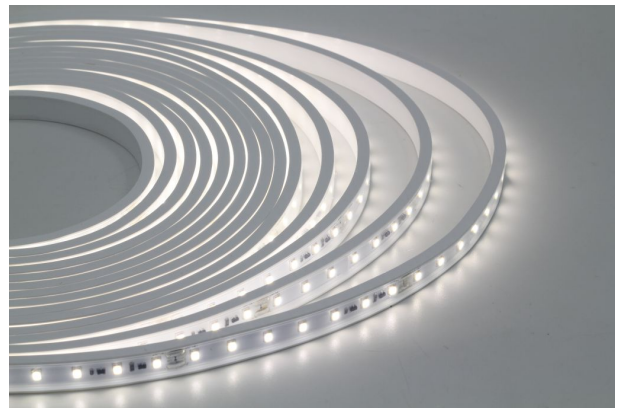

Additional Images