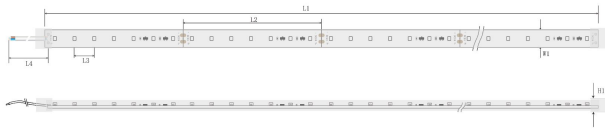

Additional Images