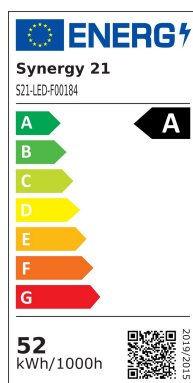

Synergy 21 LED Flex Strip 70 WW DC24V 240W IP65 ULS 50m

| | |
|----------------------------|------------|
| kwh/1000h: | 52,80 |
| Lumens: | 3900 |
| Watt: | 48,0 |
| Nominal Service Life: | 35000 Std. |
| Switching Cycles: | 50000 |
| Opt. Ambient Temperature.: | 25 °C |

Synergy 21 LED Flex Strip ULS Series
ULS=Ultra Long Strip

Voltage: 24V,
Watt: 240W
CRI>80
Light colour: warm white, 2700K
Brightness: 3900lm
Beam angle: 120°
Protection class: IP65
Number of LEDs: 70/m
Dimensions: 50000*10*3 mm
PCB colour: white, open cable end (360±5mm)
Operating temperature: -25°C to +40°C
Weight: 0.500kg
Can be shortened every 7 LED 10cm
Adhesive tape: yes 3M on the back

Energy efficiency class: A
kWh/1000h: 52.8

Strip can be shortened at the cut marks with sharp scissors.
!Attention! Strip must first be checked for functionality.
Only split the strip when no current is present.

Attributes

| Attribute | Value |
|-----------------------|-----------------------|
| Abstrahlwinkel: | 120 |
| Ampere: | 10 |
| CC oder CV: | CV |
| CRI: | >80 |
| Dimmbar: | abhängig vom Netzteil |
| LED Strip Klebeband: | ja |
| LED Strip Breite: | 10 |
| LED Strip Höhe: | 3 |
| LED Strip Klebeband: | ja |
| LED Strip kürzbar: | 100 |
| LED Strip Länge: | 50000 |
| Lichtfabe in Kelvin: | 2700 |
| Lichtfarbe: | warmweiß |
| Lichtfarbe in Kelvin: | 2700 |
| Lichtfarbe Name: | warmweiß |
| Lumen: | 3900 |
| Schutzklasse: | IP65 |
| Volt: | 24 |
| Weight: | 0.5 Kg |
| Warranty: | 60.00 Months |