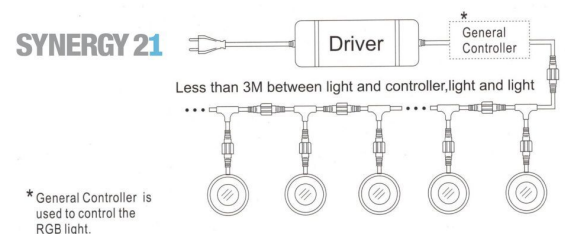

## Synergy 21 LED in-ground spotlight ARGOS square-K IP67 RGB

kwh/1000h:	0,50
Lumens:	40
Watt:	0,6
Nominal Service Life:	30000 Std.
Switching Cycles:	50000
Opt. Ambient Temperature.:	25 °C

Voltage: DC 12V  
Power: 0.6W  
LED light colour: RGB, common positive pole  
LED: 1piece high power  
Fastening: Lock nut  
Cover: Polycarbonate lens, loadable up to 100kg  
Material: SS316 stainless steel housing  
Protection class: IP67  
Size: 35x35x31 mm  
Installation dimension: Ø 30  
Weight: 72g  
Connection cable: AWG22 (4-pin) with IP67 connector

### Attributes

Attribute	Value
CC oder CV:	CV
Dimmbar:	abhängig vom Netzteil
Grösse:	35*35*31
LED - Gehäusefarbe:	silber

Attribute	Value
LED - Gehäusematerial:	Edelstahl
Lichtfarbe:	RGB
Schutzklasse:	IP67
Volt:	12
Weight:	0.072 Kg
Warranty:	60.00 Months

## Additional Images

**SYNERGY 21**