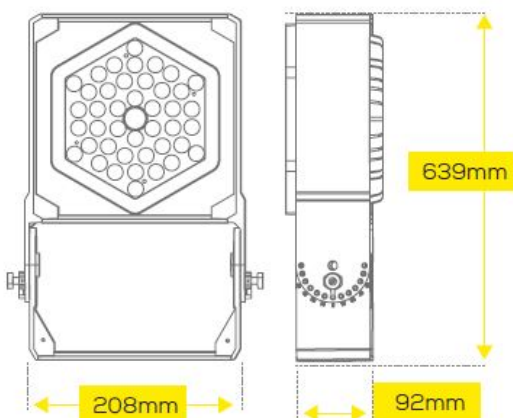

Attributes

Attribute	Value
Abstrahlwinkel:	120
CRI:	>80
Dimmbar:	0-10V
Grösse:	208*92*639
LED - Gehäusefarbe:	schwarz
LED - Gehäusematerial:	Aluminium
Lichtfarbe:	neutralweiß
Lichtfarbe in Kelvin:	4000
Lumen:	14000
Schutzklasse:	IP67
Volt:	230
Weight:	4 Kg
Warranty:	60.00 Months

Additional Images