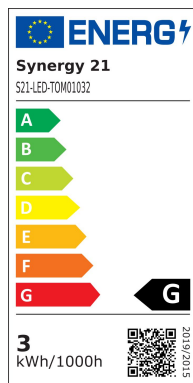

## Synergy 21 LED garden spot 3W blue

SYNERGY 21

kwh/1000h:	3,00
Lumens:	195
Watt:	3,0
Nominal Service Life:	35000 Std.
Switching Cycles:	15000
Opt. Ambient Temperature.:	25 °C

Operating voltage: AC 230V  
LED: 3\*1Watt high-power chip  
Beam angle: 30°  
Light colour: blue  
CRI: Ra>80  
Housing: Painted metal  
Operating temperature: -40°C to +55°C  
Protection class: IP65 (water jet-proof)  
Swivelling: 240°  
Total height: 14 cm  
Base plate diameter: 6.1 cm  
Lens diameter: 6.9 cm  
Weight: 0.4 kg  
Connection cable: 2.5 metres

Energy efficiency class: A+  
kWh/1000h: 3