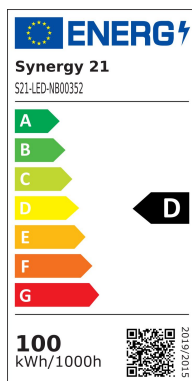

Synergy 21 LED object/stadium HC spotlight 100W IP67 nw

kwh/1000h:	100,00
Lumens:	14000
Watt:	100,0
Nominal Service Life:	35000 Std.
Switching Cycles:	50000
Opt. Ambient Temperature.:	25 °C

Operating voltage: AC 85-265V, 50/60Hz
LED: 1 module of 168 LEDs, CREE 3030 140lm/Watt
Power supply unit: 1*MeanWell
Beam angle: 90°, module can be swivelled
Lumen: 1*14000lm
Efficiency: 140Lm/Watt
Light colour: 4000K
CRI: Ra>70
Dimmable: no
Housing: Aluminium
Operating temperature: -40°C to +65°C
Protection class: IP67 / IK08
Dimensions: 208*92*639mm

Other beam angles on request: 10°/30°/60°/90°/120°
Other light colours on request: 4000K/5000K/5700K/6500/

Energy efficiency class: A++
kWh/1000h: 100

The connection of electrical components and systems may only be carried out by only be carried out by qualified specialists!

Attributes

Attribute	Value
Abstrahlwinkel:	90
CRI:	>80
Dimmbar:	nein
Grösse:	208*92*639
LED - Gehäusefarbe:	schwarz
LED - Gehäusematerial:	Aluminium
Lichtfarbe:	neutralweiß
Lichtfarbe in Kelvin:	4000
Lumen:	14000
Schutzklasse:	IP67
Volt:	230
Weight:	4 Kg