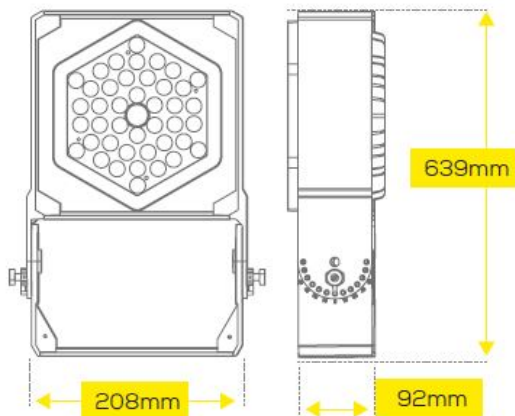

Attributes

Attribute	Value
Abstrahlwinkel:	90
CRI:	>80
Dimmbar:	nein
Grösse:	208*92*639
LED - Gehäusefarbe:	schwarz
LED - Gehäusematerial:	Aluminium
Lichtfarbe:	neutralweiß
Lichtfarbe in Kelvin:	4000
Lumen:	14000
Schutzklasse:	IP67
Volt:	230
Weight:	4 Kg

Additional Images