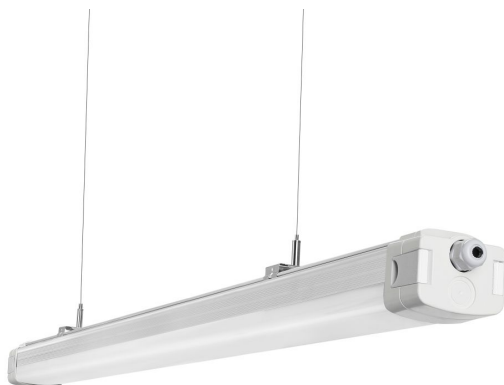

Synergy 21 LED Tri-proof Light 150cm tri-color milky link

kwh/1000h:	60,00
Lumens:	8700
Watt:	60,0
Nominal Service Life:	40000 Std.
Switching Cycles:	50000
Opt. Ambient Temperature.:	25 °C

LED Tri-proof Light

Adjustable light colour: 4000/5000/6000K

Adjustable wattage: 40/50/55/60W

Length: 150cm

Lumen: 145Lm/W, 5800/7250/7975/8700lm

Light colour: 4000/5000/6000K

Beam angle: 120°

Cover: milky

Watt: 60W can adjust to 40/50/55/60W

Wiring: 3-core, additional connection on the opposite side for further Tri-proof lights

Dimmable: no

Protection class: IP65 and IK10

5-year guarantee, TÜV and IK10 certified

Energy efficiency class: A++

kWh/1000h: 60

The connection of electrical components and systems may only be carried out by only be carried out by qualified specialists!

Attributes

Attribute	Value
Abstrahlwinkel:	120
Betriebstemperatur:	-20°C ~ +60°C
CRI:	>80
Dimmbar:	nein
Grösse:	15000
LED - Gehäusefarbe:	Kunststoff/ Metall
Lichtfarbe:	einstellbar
Lichtfarbe in Kelvin:	4000/5000/6000
Lumen:	145Lm/W
Schutzklasse:	IP65 und IK10
Volt:	230
Weight:	2.5 Kg
Warranty:	60.00 Months