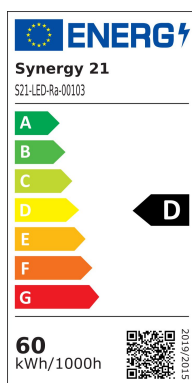

Synergy 21 LED Tri-proof Light 150cm tri-color milky link

kwh/1000h:	60,00
Lumens:	8700
Watt:	60,0
Nominal Service Life:	40000 Std.
Switching Cycles:	50000
Opt. Ambient Temperature.:	25 °C

LED Tri-proof Light

Adjustable light colour: 4000/5000/6000K

Adjustable wattage: 40/50/55/60W

Length: 150cm

Lumen: 145Lm/W, 5800/7250/7975/8700lm

Light colour: 4000/5000/6000K

Beam angle: 120°

Cover: milky

Watt: 60W can adjust to 40/50/55/60W

Wiring: 3-core, additional connection on the opposite side for further Tri-proof lights

Dimmable: no

Protection class: IP65 and IK10

5-year guarantee, TÜV and IK10 certified

Energy efficiency class: A++

kWh/1000h: 60

The connection of electrical components and systems may only be carried out by only be carried out by qualified specialists!

Attributes

Attribute	Value
Abstrahlwinkel:	120
Betriebstemperatur:	-20°C ~ +60°C
CRI:	>80
Dimmbar:	nein
Grösse:	15000
LED - Gehäusefarbe:	Kunststoff/ Metall
Lichtfarbe:	einstellbar
Lichtfarbe in Kelvin:	4000/5000/6000
Lumen:	145Lm/W
Schutzklasse:	IP65 und IK10
Volt:	230
Weight:	2.5 Kg
Warranty:	60.00 Months