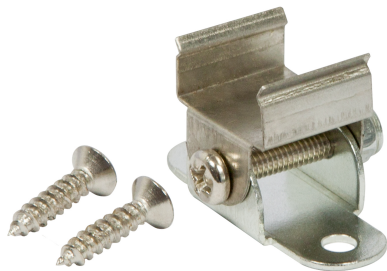

Synergy 21 LED U-Profile zub ALU002-R+ALU002-RL+ALU004-R clip Metal swivel

Metal retaining clip, swivelling, 1 piece

Attributes

Attribute	Value
Weight:	0.01 Kg
Warranty:	24.00 Months