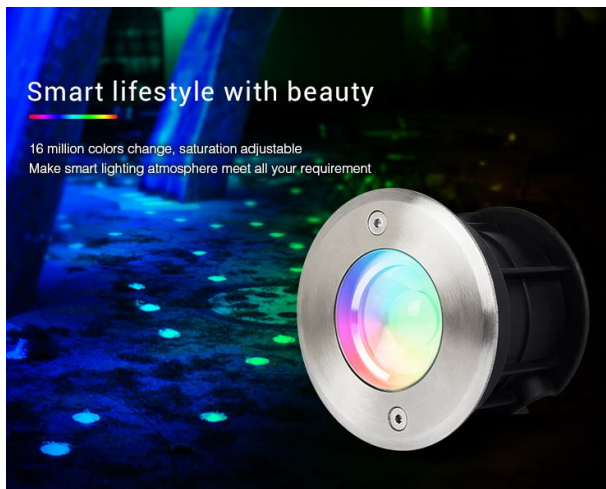

This luminaire is characterised by a high luminous efficacy of 70LM/W and a colour rendering index (CRI) of over 80, which ensures a natural and vivid colour representation. With a service life of up to 50,000 hours, it is particularly durable and low-maintenance. The beam angle of 30° ensures targeted and even light distribution.

The robust construction and IP68 protection rating make the **5W RGB+CCT LED Underground Light** particularly resistant to water and dust, making it ideal for outdoor use. With a compact size of **100*89*74mm**, the light can be easily integrated into various landscape designs.

lighting for every occasion.

Product Name: 5W RGB+CCT LED Underground Light
(Subordinate Lamp)
Model No.: SYS-RD1
Input Voltage: DC24V
Power: 5W
Working Temperature: -20~60°
Colour temperature: 2700~6500K
Luminous Flux: 350LM
Light Efficiency: 70LM/W
CRI: >80
Lifespan: 50000h
Beam Angle: 30°
IP Rate: IP68
size: 100*89*74mm

Additional Images

Stainless steel surface ring

High quality stainless steel materials;
not easy to fade and sunproof

High lumen LED Chips

High lumen LED chips; Low power consumption and luminance decrease;
Bright color and high brightness