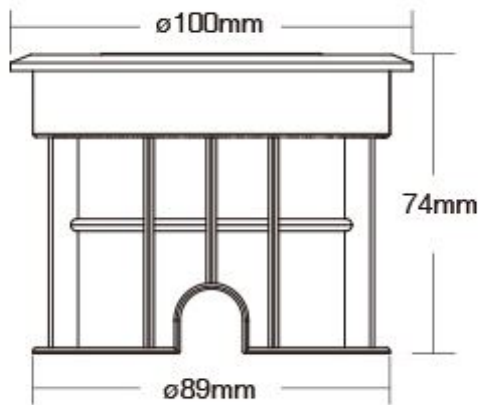

Additional Images