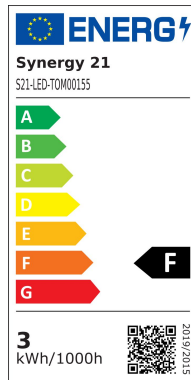

Synergy 21 LED Nachrüstsatz G4 15x SMD kw

kwh/1000h:	3,00
Lumens:	240
Watt:	3,0
Nominal Service Life:	35000 Std.
Switching Cycles:	50000
Opt. Ambient Temperature.:	25 °C

- LED G4 15x SMD 3W
- pins on the side
- cool white 6000K ±250, 240Lm
- 12V AC/DC
- 15x SMD5050 LED
- Dimensions: Ø 45mm
- also suitable for short-term overvoltage 8-30VDC (e.g. caravan, boat)
- full brightness from 10V

Please note that the Synergy21 LED retrofit lamps may only be operated at an operating temperature between 0-50 C°.

In the event of deviations, the service life of the LEDs cannot be guaranteed!

Energy efficiency class: A+

kWh/1000h: 3

Attributes

Attribute	Value
CRI:	80
Dimmbar:	Nein
Lichtfarbe:	kaltweiss

Attribute	Value
Lumen:	240
Socket:	G4
Weight:	0.01 Kg
Warranty:	60.00 Months