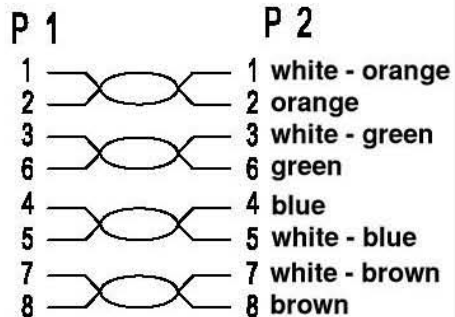

Wiring Diagram

Item No.	Color	Length (L)
K8100GR.x	grey	0,5m +/- 5mm
K8100MA.x	magenta (pink)	1m +/- 10mm
K8100WS.x	white	1,5m +/- 15mm
K8100GN.x	green	2m +/- 20mm
K8100BL.x	blue	3m +/- 30mm
K8100GE.x	yellow	5m +/- 50mm
K8100RT.x	red	7,5m +/- 75mm
K8100SW.x	black	10m +/- 100mm
K8100OR.x	orange	15m +/- 150mm
		20m +/- 200mm
		25m +/- 250mm
		30m +/- 300mm

ROHS compliant

c	Cable	UTP Cat.6 Patch cord, AWG24/7 x 4P, PVC sheath flame retardant acc. to IEC 60332-1, OD = 5,9mm Printing: CAT.6 UTP AWG24 stranded x 4pairs cable	L / mm
b	Overmold	PVC 75A / Length imprint on boot	8 g
a	Connector	RJ45 8P8C'S UNSHIELDED, GOLD PLATED 3-50u"	2 Pcs
No.	Mat.Name	Description	Quantity

Item No.		K8100xx.x		
Description				
UTP Cat.6 Patch cord, AWG24/7 x 4 Pairs, PVC				
Drawing	Check	Approved	Date	
			2007-08-01	