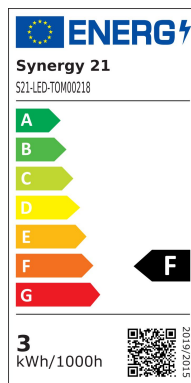

Synergy 21 LED Retrofit G4 15x SMD nw

kwh/1000h:	3,00
Lumens:	240
Watt:	3,0
Nominal Service Life:	35000 Std.
Switching Cycles:	50000
Opt. Ambient Temperature.:	25 °C

- LED G4 15x SMD 3W
- pins on the side
- neutral white 4500K ±250, 240Lm
- 12V AC/DC
- 15x SMD5050 LED
- Dimensions: Ø 45mm
- also suitable for short-term overvoltage 8-30VDC (e.g. caravan, boat)
- full brightness from 10V

Please note that the Synergy21 LED retrofit lamps may only be operated at an operating temperature between 0-50 C°.

In case of deviations, the service life of the LEDs cannot be guaranteed!

Energy efficiency class: A+
kWh/1000h: 3

Attributes

Attribute	Value
CRI:	80
Dimmbar:	Nein

Attribute	Value
Lichtfarbe:	neutralweiss
Lumen:	240
Sockel:	G4
Weight:	0.012 Kg
Warranty:	60.00 Months