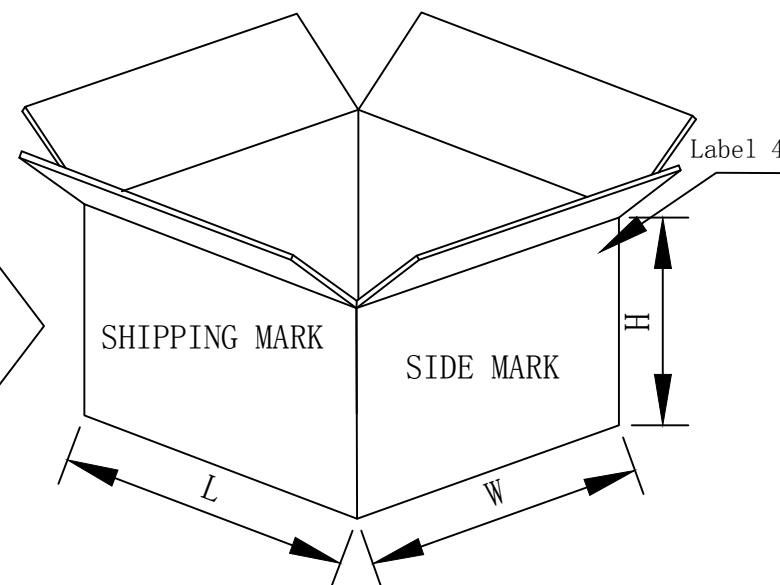

Label 1 Sample

Inner Carton: Single wall corrugated board

Carton: Double wall corrugated board

Label 4 Sample

Label 2 Sample

Label 3

Label 3 Sample

217mm*217mm*220mm

450mm*450mm*250mm

1. 1PCS/PE Bag + Label, xxPCS/ inner Carton /4 inner carton/out carton
2. "I" type sealing

SYNERGY 21										
CUSTOMER					ITEM NO.					
PRODUCT NAME		PACKING		manufacture country		CHINA		UNIT MM		
DRAWNBY		CHECKBY		APPOBY		DATE				
BY	CHK	REVISION RECORD MODIFICATIONS			DATE	REV.	SYNERGY 21	SYNERGY 21	SYNERGY 21	2014-12-25