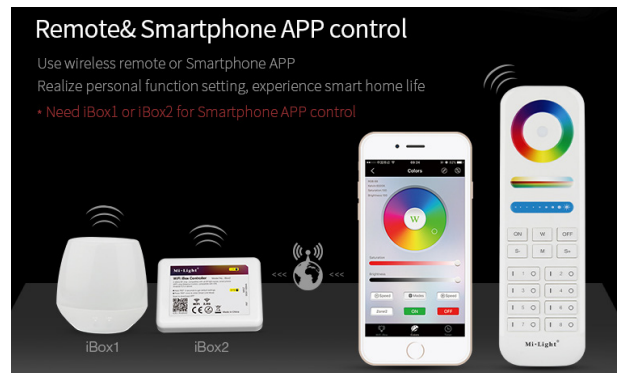

Brightness adjustable, Adjust the color temperature from 2700-6500K, make the light you want

2.4GHz RF Remote Control

The lamp is controlled by 2.4GHz wireless remote; Control distance is within 30m

Support Amazon Alexa Voice Control Smart Phone APP Control

Turn ON/OFF and adjust brightness, color temperature, lighting colors by Voice commands or APP, easily fulfill the personalized setting.
*Amazon Alexa Voice Control(Need Mi-Light WiFi Remote)
Smartphone APP Control(Need Mi-Light WiFi iBox or WiFi Remote)

Remote& Smartphone APP control

Use wireless remote or Smartphone APP
Realize personal function setting, experience smart home life

• Need iBox1 or iBox2 for Smartphone APP control

Adjustable freely and easy operation