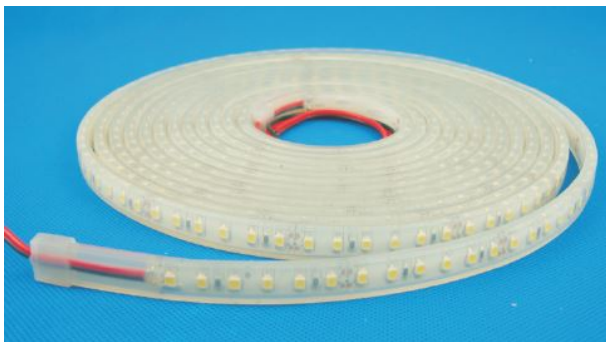

## Synergy 21 LED Flex Strip cold white DC24V 48W IP68

kwh/1000h:	52,80
Lumens:	3900
Watt:	48,0
Nominal Service Life:	35000 Std.
Switching Cycles:	50000
Opt. Ambient Temperature.:	25 °C

LED Flex Strip cold white,  
DC24V, max. 2A, 48W,  
600Leds, 120°, 3528SMD  
Length: 5000\*10,8\*4mm, (strip width 10,8mm, end cap width 12mm)  
Lumen: 3900  
Kelvin: 6500K ±250  
protection class: IP68, outdoor  
suitable down to -25°C!

Strip at marking marks can be shortened with sharp scissors.  
Attention! Strip must be checked before for functionality.  
Strip only divide when no current is present.

Energy efficiency class: A+  
kWh/1000h: 52,8

## Attributes

Attribute	Value
Abstrahlwinkel:	120
Ampere:	2
CC oder CV:	CV
CRI:	>80
Dimmbar:	abhängig vom Netzteil
LED Strip Klebeband:	ja
LED Strip Breite:	10.80
LED Strip Höhe:	4
LED Strip kürzbar:	50
LED Strip Länge:	5000
Lichtfabe in Kelvin:	6500
Lichtfarbe:	kaltweiß
Lichtfarbe in Kelvin:	6500
Lichtfarbe Name:	kaltweiß
Lumen:	3900
Schutzklasse:	IP68
Volt:	24
Weight:	0.346 Kg
Warranty:	60.00 Months

## Accessories

Part No.	Name
81069	Synergy 21 LED zub Hollow Socket with Screw Terminals
81068	Synergy 21 LED zub wooden plug with screw terminals
81741	Synergy 21 LED Flex Strip add. Silicone mounting clip 10 pack
93680	Mean Well power supply - 24V 80W dimmable IP65
93682	Mean Well Power Supply - 24V 150W Dimmable IP65
174654	Synergy 21 LED FLEX-Streifen zub. Easy Connect I Form für 1 Linie klar
174653	Synergy 21 LED FLEX Strip add. Easy Connect I Form for 1 line red
174656	Synergy 21 LED FLEX Strip zub. Easy Connect I Form für 2 Linie klar
174655	Synergy 21 LED FLEX Strip zub. Easy Connect I shape for 2 line red
174637	Synergy 21 LED FLEX-Strips add. Easy Connect strip to strip connection 10/12mm IP67
174633	Synergy 21 LED FLEX strips add. Simple connection of strips to cable 10/12mm IP67
174645	Synergy 21 LED FLEX Strip zub. Easy Connect Used to add connector to a non-stripped wire