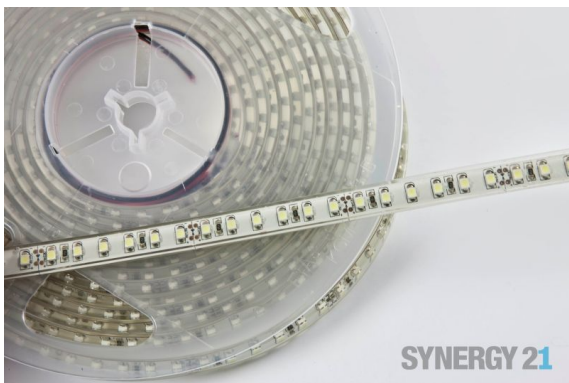

## Synergy 21 LED Flex Strip cold white DC24V 48W IP68

kwh/1000h:	52,80
Lumens:	3900
Watt:	48,0
Nominal Service Life:	35000 Std.
Switching Cycles:	50000
Opt. Ambient Temperature.:	25 °C

LED Flex Strip cold white,  
DC24V, max. 2A, 48W,  
600Leds, 120°, 3528SMD  
Length: 5000\*10,8\*4mm, (strip width 10,8mm, end cap width 12mm)  
Lumen: 3900  
Kelvin: 6500K ±250  
protection class: IP68, outdoor  
suitable down to -25°C!

Strip at marking marks can be shortened with sharp scissors.  
Attention! Strip must be checked before for functionality.  
Strip only divide when no current is present.

Energy efficiency class: A+  
kWh/1000h: 52,8

## Attributes

Attribute	Value
Abstrahlwinkel:	120
Ampere:	2
CC oder CV:	CV
CRI:	>80
Dimmbar:	abhängig vom Netzteil
LED Strip Klebeband:	ja
LED Strip Breite:	10.80
LED Strip Höhe:	4
LED Strip kürzbar:	50
LED Strip Länge:	5000
Lichtfabe in Kelvin:	6500
Lichtfarbe:	kaltweiß
Lichtfarbe in Kelvin:	6500
Lichtfarbe Name:	kaltweiß
Lumen:	3900
Schutzklasse:	IP68
Volt:	24
Weight:	0.346 Kg
Warranty:	60.00 Months

## Accessories

Part No.	Name
81069	Synergy 21 LED zub Hollow Socket with Screw Terminals
81068	Synergy 21 LED zub wooden plug with screw terminals
81741	Synergy 21 LED Flex Strip add. Silicone mounting clip 10 pack
93680	Mean Well power supply - 24V 80W dimmable IP65
93682	Mean Well Power Supply - 24V 150W Dimmable IP65
174654	Synergy 21 LED FLEX-Streifen zub. Easy Connect I Form für 1 Linie klar
174653	Synergy 21 LED FLEX Strip add. Easy Connect I Form for 1 line red
174656	Synergy 21 LED FLEX Strip zub. Easy Connect I Form für 2 Linie klar
174655	Synergy 21 LED FLEX Strip zub. Easy Connect I shape for 2 line red
174637	Synergy 21 LED FLEX-Strips add. Easy Connect strip to strip connection 10/12mm IP67
174633	Synergy 21 LED FLEX strips add. Simple connection of strips to cable 10/12mm IP67
174645	Synergy 21 LED FLEX Strip zub. Easy Connect Used to add connector to a non-stripped wire