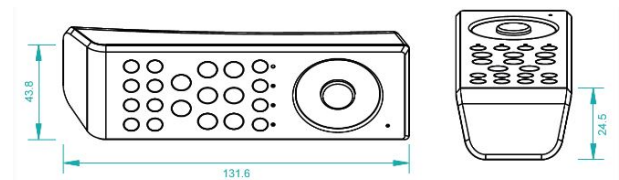

Synergy 21 LED Controller EOS 05 Hand-held transmitter holder 3 + 6

Wall bracket for the wireless controller

Additional Images

Accessories

Part No.	Name
136727	Synergy 21 LED Controller EOS 05 hand-held transmitter RGBW 6