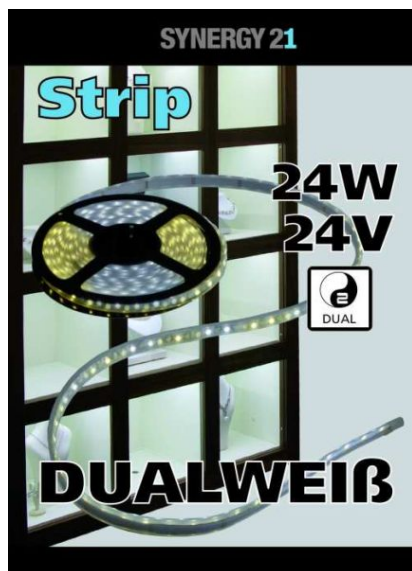

Synergy 21 LED Flex Strip 120 DW (CCT) DC24V 24W per color IP20

kwh/1000h:	48,00
Lumens:	3000
Watt:	48,0
Nominal Service Life:	35000 Std.
Switching Cycles:	50000
Opt. Ambient Temperature.:	25 °C

Colour selection between 3000-7000K possible with controller
 ww: 3000K \pm 250, cw: 6500K \pm 250
 5 metres, (5000*10*2.5mm)
 24 Volt, common positive pole, 48 Watt total, 10W/M
 3000Lm
 600 normal power 3528SMD LED
 DC24V, 24W per colour, non-waterproof
 Shortenable all 12 LED

Adhesive tape for mounting aid on the back

Strip can be shortened at marking points with sharp scissors.
 !Attention! Strip must first be checked for functionality.
 Only split the strip when no current is present.

Package contents: Cable 20 cm with click plug and coupling

Energy efficiency class: A
 kWh/1000h: 48

Please note that LED strips must also be cooled.
 Make sure that the LED strip does not exceed the operating temperature of 40°C, otherwise the service life cannot be guaranteed.

Attributes

Attribute	Value
Abstrahlwinkel:	120
Ampere:	2
CC oder CV:	CV
CRI:	>80
Dimmbar:	abhängig vom Netzteil
LED Strip Klebeband:	ja
LED Strip Breite:	10
LED Strip Höhe:	2.50
LED Strip Klebeband:	ja
LED Strip kürzbar:	50
LED Strip Länge:	5000
Lichtfabe in Kelvin:	3000-7000
Lichtfarbe:	dual weiß, CCT
Lichtfarbe in Kelvin:	3000-7000
Lichtfarbe Name:	dual weiß, CCT
Lumen:	3000
Schutzklasse:	IP20
Volt:	24
Weight:	0.1 Kg
Warranty:	24.00 Months