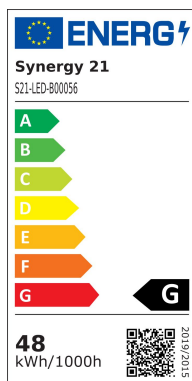

Synergy 21 LED Flex Strip 120 DW (CCT) DC24V 24W per color IP20

kwh/1000h:	48,00
Lumens:	3000
Watt:	48,0
Nominal Service Life:	35000 Std.
Switching Cycles:	50000
Opt. Ambient Temperature.:	25 °C

Colour selection between 3000-7000K possible with controller
 ww: 3000K \pm 250, cw: 6500K \pm 250
 5 metres, (5000*10*2.5mm)
 24 Volt, common positive pole, 48 Watt total, 10W/M
 3000Lm
 600 normal power 3528SMD LED
 DC24V, 24W per colour, non-waterproof
 Shortenable all 12 LED

Adhesive tape for mounting aid on the back

Strip can be shortened at marking points with sharp scissors.
 !Attention! Strip must first be checked for functionality.
 Only split the strip when no current is present.

Package contents: Cable 20 cm with click plug and coupling

Energy efficiency class: A
 kWh/1000h: 48

Please note that LED strips must also be cooled.
 Make sure that the LED strip does not exceed the operating temperature of 40°C, otherwise the service life cannot be guaranteed.

Attributes

Attribute	Value
Abstrahlwinkel:	120
Ampere:	2
CC oder CV:	CV
CRI:	>80
Dimmbar:	abhängig vom Netzteil
LED Strip Klebeband:	ja
LED Strip Breite:	10
LED Strip Höhe:	2.50
LED Strip Klebeband:	ja
LED Strip kürzbar:	50
LED Strip Länge:	5000
Lichtfabe in Kelvin:	3000-7000
Lichtfarbe:	dual weiß, CCT
Lichtfarbe in Kelvin:	3000-7000
Lichtfarbe Name:	dual weiß, CCT
Lumen:	3000
Schutzklasse:	IP20
Volt:	24
Weight:	0.1 Kg
Warranty:	24.00 Months