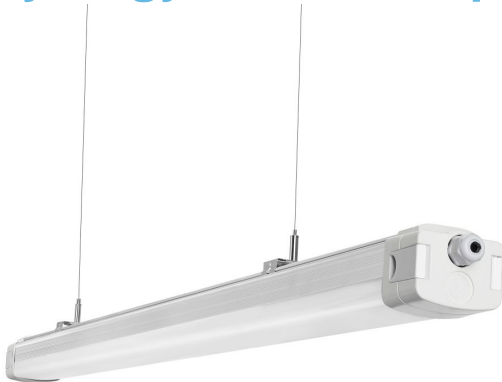

## Synergy 21 LED Tri-proof Light 150cm tri-color pir

kwh/1000h:	60,00
Lumens:	8400
Watt:	60,0
Nominal Service Life:	40000 Std.
Switching Cycles:	50000
Opt. Ambient Temperature.:	25 °C

LED Tri-proof Light  
Adjustable light colour: 4000/5000/6000K  
Adjustable wattage: 40/50/55/60W  
Length: 150cm  
Lumen: 145Lm/W, 5800/7250/7975/8700lm  
Light colour: 4000/5000/6000K  
Beam angle: 120°  
Cover: milky  
Watt: 60W can adjust to 40/50/55/60W  
Cabling: 3-core, not extendable  
Dimmable: no  
Protection class: IP65 and IK10  
With PIR motion detector on/off