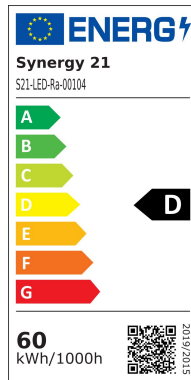

## Synergy 21 LED Tri-proof Light 150cm tri-color pir

kwh/1000h:	60,00
Lumens:	8400
Watt:	60,0
Nominal Service Life:	40000 Std.
Switching Cycles:	50000
Opt. Ambient Temperature.:	25 °C

LED Tri-proof Light  
Adjustable light colour: 4000/5000/6000K  
Adjustable wattage: 40/50/55/60W  
Length: 150cm  
Lumen: 145Lm/W, 5800/7250/7975/8700lm  
Light colour: 4000/5000/6000K  
Beam angle: 120°  
Cover: milky  
Watt: 60W can adjust to 40/50/55/60W  
Cabling: 3-core, not extendable  
Dimmable: no  
Protection class: IP65 and IK10  
With PIR motion detector on/off

5-year guarantee, TÜV and IK10 certified

Energy efficiency class: A++  
kWh/1000h: 60

The connection of electrical components and systems may only be carried out by only be carried out by qualified specialists!

## Attributes

Attribute	Value
Weight:	2.6 Kg
Warranty:	60.00 Months