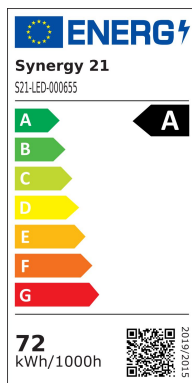

Synergy 21 LED Flex Module square CW V2

kwh/1000h:	72,00
Lumens:	4800
Watt:	72,0
Nominal Service Life:	35000 Std.
Switching Cycles:	15000
Opt. Ambient Temperature.:	25 °C

LED Flex module cool white
IP65 water jet resistant
DC12V, 0.72W per module
6500K ±250
3Leds, SMD 5050, 57Lm per module
120° beam angle
Size: 37*37*5.7mm per module
10 pieces per chain, 8 chains in a bag = 80 pieces per bag
outdoor
Temperature range: -10° - + 40°

Energy efficiency class: A
kWh/1000h: 0.72