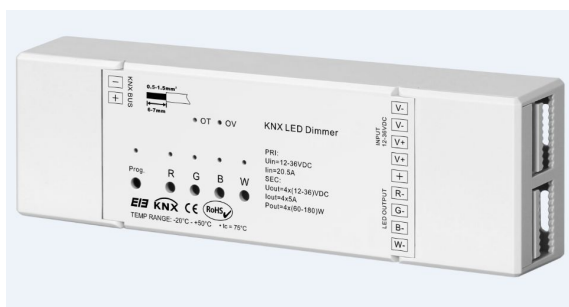

Synergy 21 LED Controller EOS 08 KNX Dimmer 4*5A + dynamische Farbeffekte

KNX actuator / RGBW: 4ch dimming + dynamic colour effects (for dimming and RGB effect both)

12-36VDC, screw WAGO terminal version
5A per channel, 4 channels, 240-720W
constant volt
CE/RHOS
RGBW colour
Size: 17.5 x 6.5 x 4cm

Accessories

Part No.	Name
124108	Synergy 21 LED Controller EOS 08 KNX Dimmer 4*5A Hutschiene
124110	Synergy 21 LED Controller EOS 08 KNX Dimmer 4*5A
124111	Synergy 21 LED Controller EOS 08 KNX Dimmer 4*350mA top hat rail
124112	Synergy 21 LED Controller EOS 08 KNX Dimmer 4*350mA
124113	Synergy 21 LED Controller EOS 08 KNX Dimmer 4*700mA Hutschiene
124114	Synergy 21 LED-Steuerung EOS 08 KNX Dimmer 4*700mA