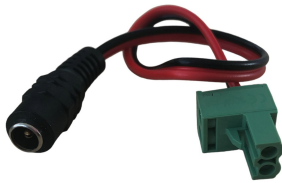

Synergy 21 LED to hollow socket -> KEFA (Phoenix® compatible) adapter plug 2F

Hollow socket to plug
Socket: 2.1 x 5.5mm
Plug: Phoenix 2F
Cable length: 10cm

Additional Images

Accessories

Part No.	Name
120373	Wago Serie 221 - 2*4mm (100 Stück)
120374	Wago Serie 221 - 3*4mm (50 Stück)
120375	Wago Serie 221 - 5*4mm (25 Stück)