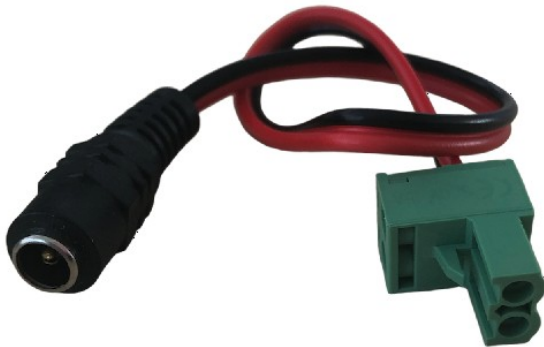

Synergy 21 LED to hollow socket -> KEFA (Phoenix® compatible) adapter plug 2F

Hollow socket to plug
Socket: 2.1 x 5.5mm
Plug: Phoenix 2F
Cable length: 10cm

Additional Images

Accessories

Part No.	Name
120373	Wago Serie 221 - 2*4mm (100 Stück)
120374	Wago Serie 221 - 3*4mm (50 Stück)
120375	Wago Serie 221 - 5*4mm (25 Stück)