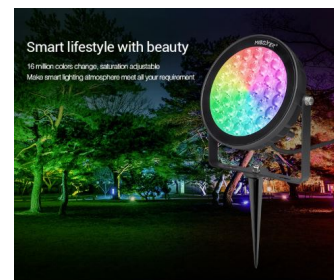

Synergy 21 LED LoRa (433MHz) Garten Lampe 25W RGB-WW mit Funk IP66 230V *Milight/Miboxer*

kwh/1000h:	25,00
Lumen:	1700
Watt:	25,0
Nennlebensdauer:	35000 Std.
Schaltzyklen:	50000
Opt. Umgebungstemp.:	25 °C

Product Name: 25W RGB+CCT LED Garden Light
(LoRa 433MHz)
Model No.: FUTC05L
Power: 25W
Voltage: AC100~240V 50/60Hz
Work Temperature: -20~60°C
RF: 433MHz
Modulation Method: LoRa spread spectrum
Control distance: 2000m
Color Temperature: 2700K~6500K
Luminous Flux: 1700LM
Luminous Efficiency: 70LM/W
CRI: >75
PF: >0.5
Lifespan: 50000 hours
Beam Angle: 15°
Illumination distance: >15m
IP Rate: IP66

Energieeffizienzklasse: A
kWh/1000h: 25

Merkmale

Merkmal	Wert
Abstrahlwinkel:	15
Dimmbar:	Ja
Grösse:	180*170*65
LED - Gehäusematerial:	Stahl
Lichtfarbe:	RGB-WW
Lichtfarbe in Kelvin:	2700~6500
Lumen:	1700
Schutzklasse:	IP66
Volt:	230
Gewicht:	1 Kg

Weitere Bilder

Support Smart phone APP control and third party voice control

It need 433MHz Gateway for smart phone control or third party voice control

Zubehör

Art.-Nr.	Name
178057	Synergy 21 LED LoRa (433MHZ) Poolleuchte 15W RGB+CCT *Milight/Miboxer*
178058	Synergy 21 LED LoRa (433MHZ) Controller DMX über LoRa *Milight/Miboxer*
178059	Synergy 21 LED LoRa (433MHZ) Poolleuchte 27W RGB+CCT *Milight/Miboxer*
178060	Synergy 21 LED LoRa (433MHZ) Unterwasserleuchte 9W RGB+CCT *Milight/Miboxer*
178061	Synergy 21 LED LoRa (433MHZ) PAR56 Pool Light 27W RGB+CCT *Milight/Miboxer*
178062	Synergy 21 LED LoRa (433MHZ) Fernbedienung* Milight/Miboxer*