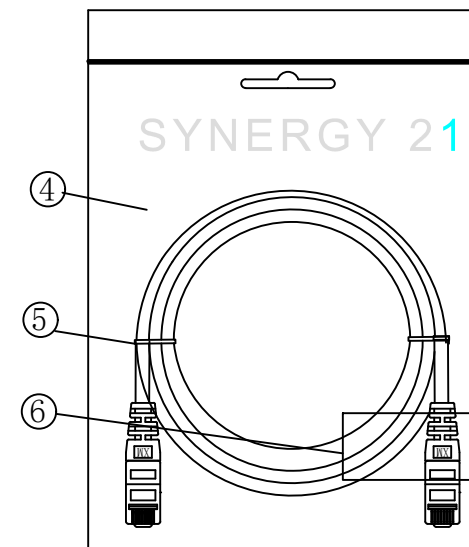

CHART

COLOR: GREY (PANTONE 421C)		
ITEM NO.	LENGTH	PACKING
S215003	250±30	SYNERGY 21 BAG A
S215010	500±30	SYNERGY 21 BAG A
S215017	1000±30	SYNERGY 21 BAG A
S215023	1500±50	SYNERGY 21 BAG A
S215030	2000±50	SYNERGY 21 BAG A
S215037	3000±70	SYNERGY 21 BAG A
S215044	5000±70	SYNERGY 21 BAG B
S215050	7500±150	SYNERGY 21 BAG B
S215057	10000±150	SYNERGY 21 BAG B
S215063	15000±200	SYNERGY 21 BAG C
S215070	20000±300	SYNERGY 21 BAG C
S215076	25000±300	SYNERGY 21 BAG C
S215082	30000±300	SYNERGY 21 BAG D
S215196	40000±400	SYNERGY 21 BAG D
S215197	50000±400	SYNERGY 21 BAG D

SYNERGY 21					
CUSTOMER NO.		ITEM NO.		SEE THE CHART	
PRODUCT NAME	CAT. 5e F/UTP PATCH CORD	manufacture country:	CHINA	UNIT	MM
DRAWNBY	CHECKBY	APPOBY	DATE		
SYNERGY 21	SYNERGY 21	SYNERGY 21	2016-01-07		