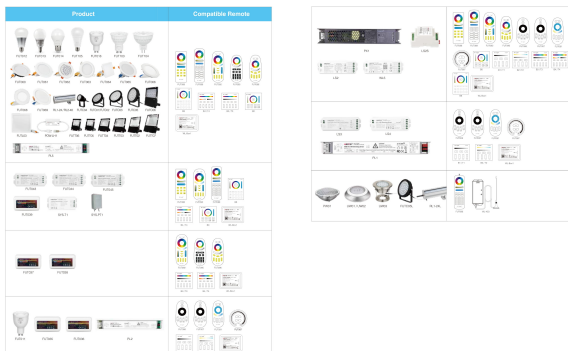

Merkmal	Wert
EPREL_POWER_STANDBY:	0.40
EPREL_POWER_STANDBY_NETWORKED:	0.40
EPREL_R9_COLOUR_RENDERING_INDEX:	19
EPREL_REGISTRANT_NATURE:	MANUFACTURER
EPREL_STROBOSCOPIC_EFFECT_METRIC:	0.1
EPREL_SURVIVAL_FACTOR:	0.55
Grösse:	150*119*125
LED - Gehäusematerial:	Stahl
Lichtfarbe:	RGB-WW
Lichtfarbe in Kelvin:	2700~6500
Lumen:	600
Schutzklasse:	IP68
Volt:	230
Gewicht:	1 Kg
Garantie:	24.00 Monate

Weitere Bilder

433MHz Remote control Smart phone APP control

433MHz remote or smart phone APP control to fulfill more function settings.
*Smart phone APP controlling need 433MHz gateway

Support third party voice control

It need 433MHz Gateway for third party voice control

16 million colors and saturation control

16 million colors change, saturation adjustable,
Make smart lighting atmosphere meet all your requirement

Color temperature and brightness adjustable randomly

Color temperature and brightness adjustable making many kinds of lighting atmosphere

COMPATIBLE REMOTE SHEET

Zubehör

Art.-Nr.	Name
178057	Synergy 21 LED LoRa (433MHZ) Poolleuchte 15W RGB+CCT *Milight/Miboxer*
178058	Synergy 21 LED LoRa (433MHZ) Controller DMX über LoRa *Milight/Miboxer*
178059	Synergy 21 LED LoRa (433MHZ) Poolleuchte 27W RGB+CCT *Milight/Miboxer*
178060	Synergy 21 LED LoRa (433MHZ) Unterwasserleuchte 9W RGB+CCT *Milight/Miboxer*
178061	Synergy 21 LED LoRa (433MHZ) PAR56 Pool Light 27W RGB+CCT *Milight/Miboxer*
178062	Synergy 21 LED LoRa (433MHZ) Fernbedienung* Milight/Miboxer*