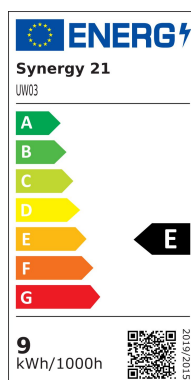

Synergy 21 LED LoRa (433MHz) Unterwasserleuchte 9W RGB+CCT *Milight/Miboxer*

kwh/1000h:	9,90
Lumen:	600
Watt:	9,0
Nennlebensdauer:	35000 Std.
Schaltzyklen:	50000
Opt. Umgebungstemp.:	25 °C

Product Name: 9W RGB+CCT LED Underwater Light
(LoRa 433MHz)
Model No.: UW03
Power: 9W
Input Voltage: AC12V / DC12~24V
Working Temperature: -20~45?
RF: 433MHz
Modulation Method: LoRa spread spectrum
Control distance: 50m (Lamps into 0.5m underwater)
Color temperature: 2700K~6500K
Luminous Flux: 600LM
Light Efficiency: 70LM/W
CRI: >80
Lifespan: 50000h
Beam Angle: 15°
IP Rate: IP68
Housing Material: 304 Stainless Steel+stalinite

Energieeffizienzklasse: A+
kWh/1000h: 9,9

Merkmale

Merkmal	Wert
Abstrahlwinkel:	15
Dimmbar:	Ja
EPREL_ANTI_GLARE_SHIELD:	false
EPREL_BEAM_ANGLE_CORRESPONDENCE:	NARROW_CONE_90
EPREL_CAP_TYPE:	Others
EPREL_CHROMATICITY_COORD_X:	0.310
EPREL_CHROMATICITY_COORD_Y:	0.334
EPREL_CLAIM_EQUIVALENT_POWER:	false
EPREL_COLOUR_RENDERING_INDEX:	80
EPREL_COLOUR_TUNEABLE_LIGHT_SOURCE:	false
EPREL_CONNECTED_LIGHT_SOURCE:	true
EPREL_CORRELATED_COLOUR_TEMP:	2700,6500
EPREL_CORRELATED_COLOUR_TEMP_TYPE:	RANGE
EPREL_DIMENSION_DEPTH:	130
EPREL_DIMENSION_HEIGHT:	150
EPREL_DIMENSION_WIDTH:	150
EPREL_DIMMABLE:	YES
EPREL_DIRECTIONAL:	NDLS
EPREL_ENERGY_CLASS:	E
EPREL_ENERGY_CONS_ON_MODE:	9
EPREL_FLICKER_METRIC:	0.1
EPREL_HIGH_LUMINANCE_LIGHT_SOURCE:	false
EPREL_LIGHTING_TECHNOLOGY:	LED
EPREL_LUMEN_MAINTENANCE_FACTOR:	0.55
EPREL_LUMINOUS_FLUX:	605
EPREL_MAINS:	NMLS
EPREL_MAX_COLOUR_RENDERING_INDEX:	89
EPREL_MIN_COLOUR_RENDERING_INDEX:	80
EPREL_POWER_ON_MODE:	6.4

Merkmal	Wert
EPREL_POWER_STANDBY:	0.40
EPREL_POWER_STANDBY_NETWORKED:	0.40
EPREL_R9_COLOUR_RENDERING_INDEX:	19
EPREL_REGISTRANT_NATURE:	MANUFACTURER
EPREL_STROBOSCOPIC_EFFECT_METRIC:	0.1
EPREL_SURVIVAL_FACTOR:	0.55
Grösse:	150*119*125
LED - Gehäusematerial:	Stahl
Lichtfarbe:	RGB-WW
Lichtfarbe in Kelvin:	2700~6500
Lumen:	600
Schutzklasse:	IP68
Volt:	230
Gewicht:	1 Kg
Garantie:	24.00 Monate