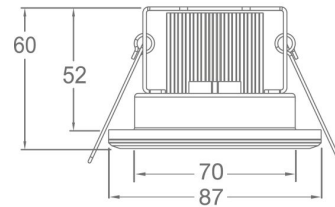

BEZELS

Accessories

Part No.	Name
135731	Synergy 21 LED Controller 3653 LED RGB-WW (RGB-CCT) Master Set
102189	PortaLuce® Lightcontroller N°3458 Verteiler