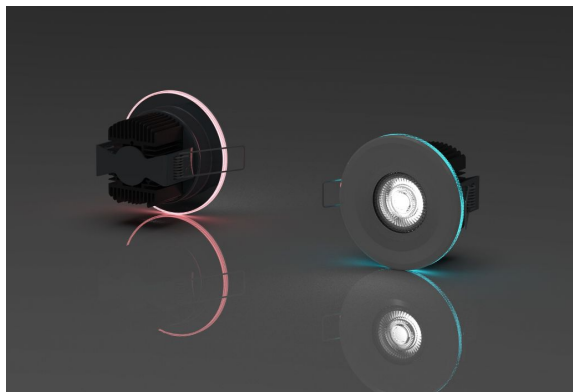

## Synergy 21 LED Morpheus V3 - 230V

kwh/1000h:	7,00
Lumens:	600
Watt:	7,0
Nominal Service Life:	35000 Std.
Switching Cycles:	50000
Opt. Ambient Temperature.:	25 °C

Recessed ceiling spotlight with RGB-WW  
Morpheus V3 - 230V  
Bluetooth power supply for APP control included.

Light colour: 2800-6500K and RGB controllable with APP  
Watt: 7W  
Voltage: 200-240V AC  
Lumen: ww=400lm, cw=411lm, ww+cw=820lm - dimmable with app  
Beam angle: 60°  
CRI: >80  
Dimensions: 90\*90\*60mm  
Installation dimensions: 70 x 70mm

Cable length 15cm between lamp and controller power supply.  
Includes white, black and silver trim ring.

Energy efficiency class: A+  
kWh/1000h: 7.7