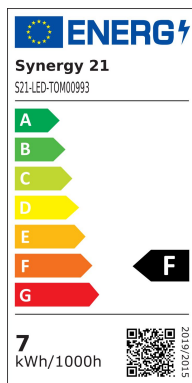

## Synergy 21 LED Morpheus V3 - 230V

kwh/1000h:	7,00
Lumens:	600
Watt:	7,0
Nominal Service Life:	35000 Std.
Switching Cycles:	50000
Opt. Ambient Temperature.:	25 °C

Recessed ceiling spotlight with RGB-WW  
Morpheus V3 - 230V  
Bluetooth power supply for APP control included.

Light colour: 2800-6500K and RGB controllable with APP  
Watt: 7W  
Voltage: 200-240V AC  
Lumen: ww=400lm, cw=411lm, ww+cw=820lm - dimmable with app  
Beam angle: 60°  
CRI: >80  
Dimensions: 90\*90\*60mm  
Installation dimensions: 70 x 70mm

Cable length 15cm between lamp and controller power supply.  
Includes white, black and silver trim ring.

Energy efficiency class: A+  
kWh/1000h: 7.7