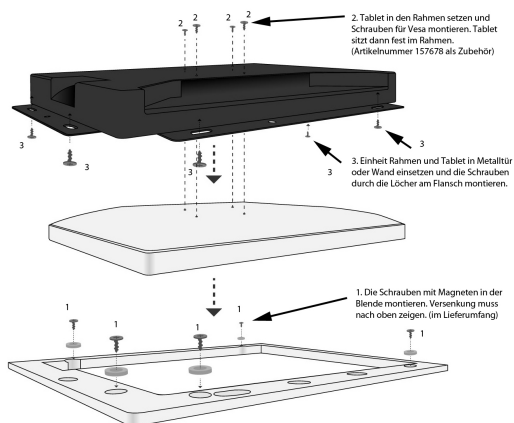

ALLNET Touch Display Tablet 14 inch Installation set

EAN CODE

Installation set mounting frame + bezel for 14" inch tablet

Color silver

The bezel is magnetically fixed on the mounting frame. The magnets must be mounted on the bezel. Please keep in mind that the speakers of the tablet are located on the back of the tablet and thus the quality and volume of the sound options will be limited once the tablet is installed in a wall.

The tablet is screwed to the frame via the vesa mount and then mounted with it in a drywall or wooden wall. Walls are of course also possible, but are only recommended to a limited extent due to possible heat accumulation.

Images supplémentaires

Accessoires

No. d'article	Désignation
147352	ALLNET Touch Display Tablet 14 inch mounting frame
146334	VESA wall mount for tablet, monitors very flat with securing
104257	VESA Wandhalterung Flepo - omicron-1 für Tablet, Monitore
104258	VESA Wandhalterung Flepo - omicron-2 für Tablet, Monitore
151693	ALLNET Touch Display Tablet 14 inch Installation set
186548	ALLNET Injecteur PoE Gigabit PoE & PoE+ (15,4W/30W)
157678	ALLNET Touch Display Tablet zbh. Schrauben Set 4xM3 u. 4xM4 zur Befestigung an Vesa Halterung
198301	VESA Standfuß Halterung höhenverstellbar für Tablet, Display
198302	VESA Standfuß Halterung höhenverstellbar für Tablet, Display
149144	VESA Adapterplatte Mini-PC an VESA Monitor-Halterung
161472	VESA Desktop Standfuß Halterung Flex für Tablet, Display, Mo
174452	VESA desktop stand mount Flex for tablet