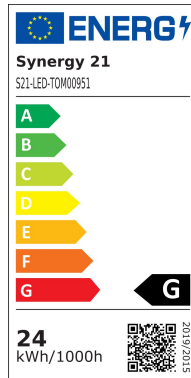

Synergy 21 LED Prometheus IP68 Warm white - floor recessed V2

kwh/1000h:	24,00
Lumens:	2160
Watt:	24,0
Nominal Service Life:	35000 Std.
Switching Cycles:	50000
Opt. Ambient Temperature.:	25 °C

Outdoor in-ground spotlight
incl. in-ground tank, cover ring,
drive-on glass pane and 30° lenses (not shown)

Beam angle: 30°
Power consumption: 24 watts
Lumen: 2880 lm 120lm/w
Protection class: IP 68
Colour: warm white 3000K ±150
Total height: 305mm
Installation depth: 300mm
Diameter head: 150mm
Heat sink diameter: 120mm
Recessed tank height: 300mm
Order power supply separately
external constant current power supply: 115517

Energy efficiency class:A+ kWh/1000h: 24

Attributes

Attribute	Value
-----------	-------