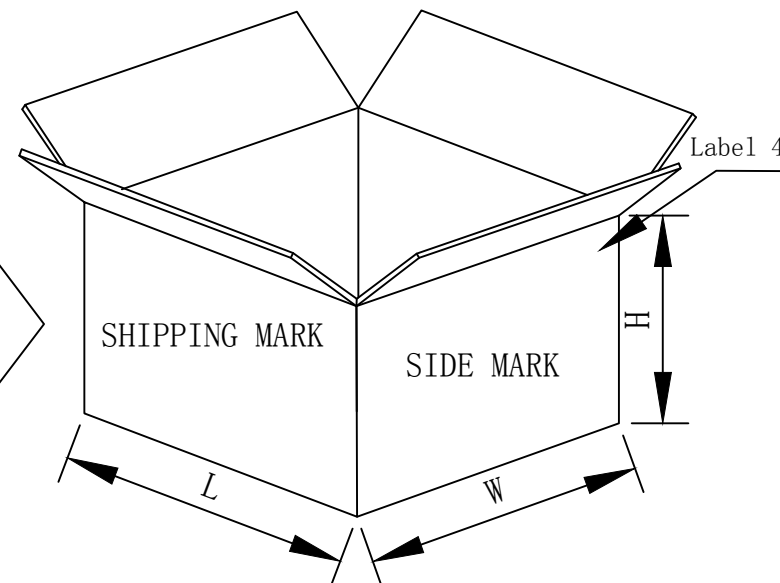

Label 1 Sample

Inner Carton: Single wall corrugated board

Carton: Double wall corrugated board

Label 4 Sample

Label 2 Sample

Label 3

Label 3 Sample

217mm*217mm*220mm

450mm*450mm*250mm

1. 1PCS/PE Bag + Label, xxPCS/ inner Carton /4 inner carton/out carton
2. "I" type sealing

SYNERGY 21										
CUSTOMER					ITEM NO.					
PRODUCT NAME		PACKING		manufacture country		CHINA		UNIT	MM	
DRAWNBY		CHECKBY		APPOBY		DATE				
BY	CHK	REVISION RECORD MODIFICATIONS			DATE	REV.	SYNERGY 21	SYNERGY 21	SYNERGY 21	2014-12-25