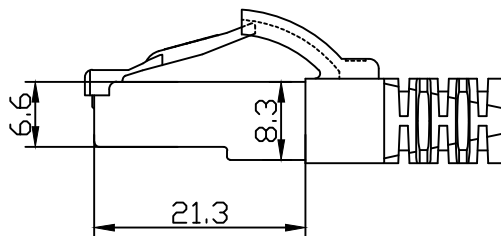

CAT6A S/FTP with 600MHz cat.7 raw cable 4x2x26AWG/7 TPE/LSZH ISO11801 & EN50173 & ANSI/TIA568C.2 www.Synergy21.de

11.68±0.1

CONDUCTOR
INSULATION
BRAID
AL-FOIL
JACKET

WIRING DIAGRAM

NOTE:

- ELECTRICAL TEST:100% OPEN SHORT, MISS WIRE TEST
- FLUKE Channel LINK TEST:
TEST LIMIT:ISO11801 Channel Class EA
- Working temperature:-10°C~+60°C
Storage temperature:-20°C~+75°C
- ROHS 3.0 AND REACH compliant
- Support PoE/PoE+/PoE++
- Flame retardant (IEC60332-1-2)
Low smoke(IEC 61034)
Halogen free(IEC 60754-2)
- Raw cable is Cat7 up to 600mhz
- Packing: 1pc/synergy 21 bag+label

MATERIAL LIST

③	OVER MOLD	PVC	2	
②	CONNECTOR	CAT6A 500Mhz RJ45 8P8C Shielded Plug, Pin Gold Plated 3u" Shell Nickel plating COLOUR: Transparence Yellow	2	
①	CABLE	S/FTP CAT. 7 600Mhz 26AWG (BC*1P+AL-FOLL)*4P+BRAID (AL-MG) JACKET:Ultraflex TPE/LSZH OD:6.0±0.2mm	1	
NO.	PARTS NAME	SPECIFICATION STANDARD	QT' Y	REMARK
Hasia		change "ROSH 2.0" to "ROSH 3.0"	2022-02-25	A1
		NEW	2021-7-15	A
BY	CHK	REVISION RECORD MODIFICATION	DATE	REV.

COLOR:WHITE(RAL 9003)	
ITEM NO.	LENGTH
S217628	150±5
S217629	250±10
S217630	500±15
S217631	1000±20
S217632	1500±30
S217633	2000±30
S217634	3000±50
S217635	5000±100
S217636	7500±200
S217637	10000±200
S217638	15000±300
S217639	20000±300
S217640	25000±300
S217641	30000±500

COLOR:YELLOW(PANTONE 135C)	
ITEM NO.	LENGTH
S217656	150±5
S217657	250±10
S217658	500±15
S217659	1000±20
S217660	1500±30
S217661	2000±30
S217662	3000±50
S217663	5000±100
S217664	7500±200
S217665	10000±200
S217666	15000±300
S217667	20000±300
S217668	25000±300
S217669	30000±500