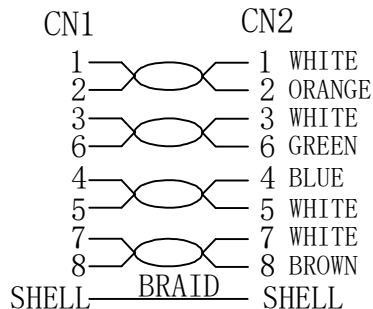

CAT6A S/FTP with 600MHz cat.7 raw cable 4x2x26AWG/7 TPE/LSZH ISO11801 & EN50173 & ANSI/TIA568C.2 www.Synergy21.de

11.68±0.1

CONDUCTOR
INSULATION
BRAID
AL-FOIL
JACKET

WIRING DIAGRAM

NOTE:

- ELECTRICAL TEST:100% OPEN SHORT, MISS WIRE TEST
- FLUKE Channel LINK TEST:
TEST LIMIT:ISO11801 Channel Class EA
- Working temperature:-10°C~+60°C
Storage temperature:-20°C~+75°C
- ROHS 3.0 AND REACH compliant
- Support PoE/PoE+/PoE++
- Flame retardant (IEC60332-1-2)
Low smoke(IEC 61034)
Halogen free(IEC 60754-2)
- Raw cable is Cat7 up to 600mhz
- Packing: 1pc/synergy 21 bag+label

MATERIAL LIST

③	OVER MOLD	PVC	2	
②	CONNECTOR	CAT6A 500Mhz RJ45 8P8C Shielded Plug, Pin Gold Plated 3u" Shell Nickel plating COLOUR: Transparence Yellow	2	
①	CABLE	S/FTP CAT. 7 600Mhz 26AWG (BC*1P+AL-FOLL)*4P+BRAID (AL-MG) JACKET:Ultraflex TPE/LSZH OD:6.0±0.2mm	1	
NO.	PARTS NAME	SPECIFICATION STANDARD	QT' Y	REMARK
Hasia		change "ROSH 2.0" to "ROSH 3.0"	2022-02-25	A1
		NEW	2021-7-15	A
BY	CHK	REVISION RECORD MODIFICATION	DATE	REV.

SYNERGY 21					
CUSTOMER		ITEM NO.			
PRODUCT NAME	CAT.7 S/FTP PATCH CORD	manufacture country:	CHINA	UNIT	MM
DRAWN BY	CHECK BY	APPO BY		DATE	
SYNERGY 21	SYNERGY 21	SYNERGY 21		2021-7-15	

COLOR:GREY(RAL 7035)	
ITEM NO.	LENGTH
S217600	150±5
S217601	250±10
S217602	500±15
S217603	1000±20
S217604	1500±30
S217605	2000±30
S217606	3000±50
S217607	5000±100
S217608	7500±200
S217609	10000±200
S217610	15000±300
S217611	20000±300
S217612	25000±300
S217613	30000±500

COLOR:RED (PANTONE 199C)		
UNO ITEM NO.	ITEM NO.	LENGTH
F218313R, 01	S217712	150±5
F218313R, 22	S217713	250±10
F218313R, 50	S217714	500±15
F218313R, 11	S217715	1000±20
F218313R, 51	S217716	1500±30
F218313R, 02	S217717	2000±30
F218313R, 03	S217718	3000±50
F218313R, 05	S217719	5000±100
F218313R, 07	S217720	7500±200
F218313R, 00	S217721	10000±200
F218313R, 15	S217722	15000±300
F218313R, 20	S217723	20000±300
F218313R, 25	S217724	25000±300
F218313R, 30	S217725	30000±500