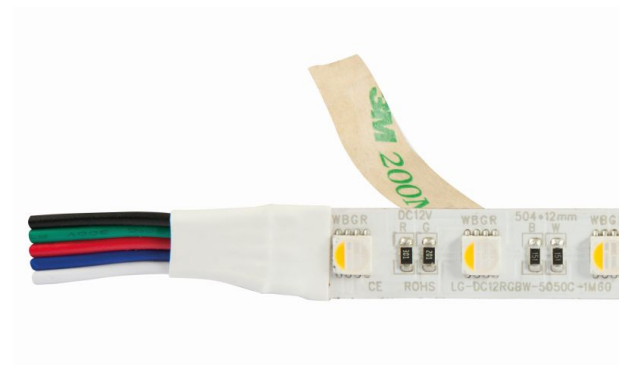

Attributes

Attribute	Value
Abstrahlwinkel:	120
Ampere:	4
CC oder CV:	CV
Dimmbar:	abhängig vom Netzteil
LED Strip Klebeband:	ja
LED Strip Breite:	15
LED Strip Höhe:	5,5
LED Strip Klebeband:	ja
LED Strip kürzbar:	100
LED Strip Länge:	5000
Lichtfarbe:	RGB-W
Schutzklasse:	IP68
Volt:	24
Weight:	0.55 Kg
Warranty:	24.00 Months

Additional Images