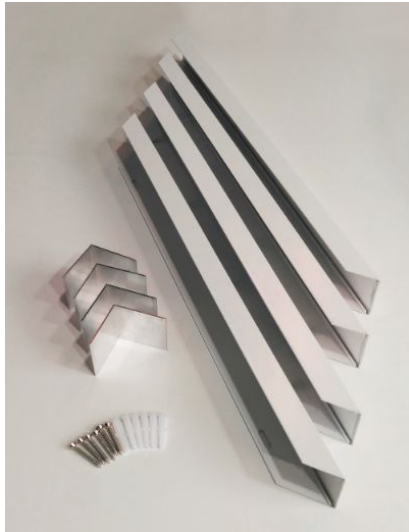

## Synergy 21 LED light panel for surface mounting frame 300\*1200 white \*without screws\*

Suitable for 298\*1198mm panels  
Frame colour: RAL9016  
height 5,3cm

### Additional Images