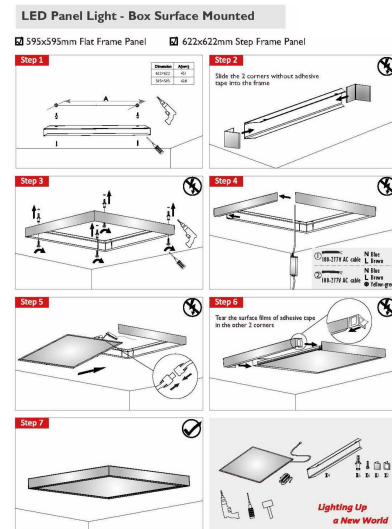

Accessories

Part No.	Name
149461	Synergy 21 LED light panel 300*1200 neutral white 45W V4 white
149597	Synergy 21 LED light panel 300*1200 RGB-W 24V V3
150244	Synergy 21 LED light panel 300*1200 KW / W 45W V4
150245	Synergy 21 LED light panel 300*1200 WW / W 45W V4
150247	Synergy 21 LED light panel 300*1200 neutral white 45W V4 white UGR<19
150248	Synergy 21 LED light panel 300*1200 KW / W 45W V4 UGR<19
150249	Synergy 21 LED light panel 300*1200 WW / W 45W V4 UGR<19
150697	Synergy 21 LED light panel 300*1200 dual white (CCT) 45W V4 white
150698	Synergy 21 LED light panel 300*1200 dual white (CCT) Power supply unit
134899	Synergy 21 Netzteil - Einschaltstrombegrenzer OSRAM