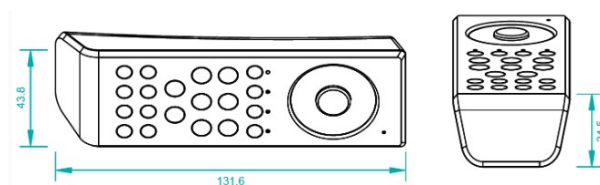

Betriebstemperatur:	-10 bis +60
Dimmbar:	ja
Weight:	0.05 Kg
Warranty:	60.00 Months

Additional Images

Accessories

Part No.	Name
111315	Synergy 21 LED Controller EOS 05 4-channel controller + CC700
112597	Synergy 21 LED Controller EOS 05 4-channel repeater
112694	Synergy 21 LED Controller EOS 05 4-channel Controller + High Power
113466	Synergy 21 LED Controller EOS 05 4-channel controller + top-hat rail
116292	Synergy 21 LED Controller EOS 05 4-channel controller + CC500
122483	Synergy 21 LED-Steuerung EOS 05 4-Kanal-Steuerung + IP66
125227	Synergy 21 LED Controller EOS 05 1-channel single color controller+power supply CC 200-1500mA 50W
125237	Synergy 21 LED Controller EOS 05 1-channel single color controller 0-10V
131267	Synergy 21 LED Controller EOS 05 AC - Triac