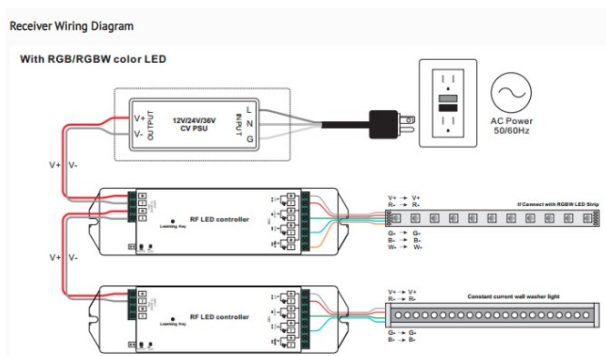

Betriebstemperatur:	-10 bis +60
Dimmbar:	ja
Weight:	0.05 Kg
Warranty:	60.00 Months

Additional Images

Accessories

Part No.	Name
111315	Synergy 21 LED Controller EOS 05 4-channel controller + CC700
112597	Synergy 21 LED Controller EOS 05 4-channel repeater
112694	Synergy 21 LED Controller EOS 05 4-channel Controller + High Power
113466	Synergy 21 LED Controller EOS 05 4-channel controller + top-hat rail
116292	Synergy 21 LED Controller EOS 05 4-channel controller + CC500
122483	Synergy 21 LED-Steuerung EOS 05 4-Kanal-Steuerung + IP66
125227	Synergy 21 LED Controller EOS 05 1-channel single color controller+power supply CC 200-1500mA 50W
125237	Synergy 21 LED Controller EOS 05 1-channel single color controller 0-10V
131267	Synergy 21 LED Controller EOS 05 AC - Triac