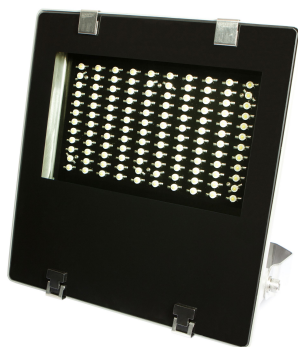

Synergy 21 LED Spot Outdoor floodlight 100W ww

kwh/1000h:	100,00
Lumens:	10000
Watt:	1337,0
Nominal Service Life:	35000 Std.
Switching Cycles:	50000
Opt. Ambient Temperature.:	25 °C

With emergency power function and overheating protection
 Operating voltage: > AC 207-253V/50-60Hz
 LED: 100Watt high-power chips
 Beam angle: 120°
 Lumen: 10000lm
 Warm white: 3000K ±150
 CRI: Ra>80
 dimmable: yes (leading edge phase dimmer)
 Housing: light grey with stainless steel mounting bracket
 Front glass: toughened safety glass (ESG)
 Operating temperature: -25°C to +55°C
 Protection class: IP65 (water jet-proof)
 Weight: 7kg
 Dimensions: (l*w*h) 365*340*90mm

Energy efficiency class: A+
 kWh/1000h: 100

Attributes

Attribute	Value
Betriebstemperatur:	-25 bis +55

Attribute	Value
CRI:	>80
Dimmbar:	ja
Grösse:	365*340*90
Lichtfarbe:	warmweiss
Lichtfarbe in Kelvin:	3000
Lumen:	10000
Weight:	7 Kg
Warranty:	24.00 Months

Accessories

Part No.	Name
148726	Synergy 21 - Waterproof connector 1:1
148727	Synergy 21 - Waterproof connector 1:2
148730	Synergy 21 - Waterproof connector box 3 ports
148729	Synergy 21 - Waterproof connector box 3 ports transparent
148728	Synergy 21 - Waterproof connector box 4 ports
134568	Finder motion detector IP55
113414	Finder motion detector IP54
82434	Finder Twilight Switch suitable for Synergy 21 LED outdoor spotlight
147265	Netzkabel 230V Schutzkontakt CEE7(Stecker)->Open End mit Adernendhülsen, 1,8m,Black