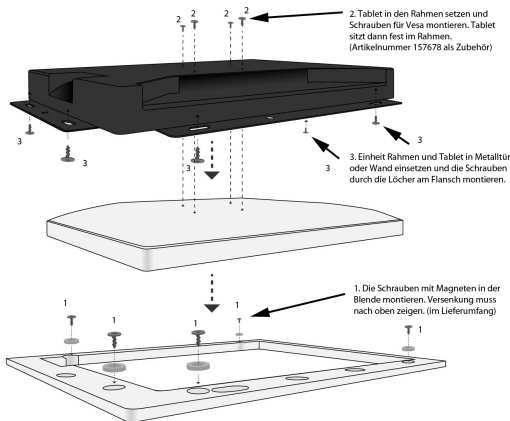

ALLNET Touch Display Tablet 14 inch Installation set

EAN CODE

Installation set mounting frame + bezel for 14" inch tablet

Color black

The bezel is magnetically fixed on the mounting frame. The magnets must be mounted on the bezel. Please keep in mind that the speakers of the tablet are located on the back of the tablet and thus the quality and volume of the sound options will be limited once the tablet is installed in a wall.

The tablet is screwed to the frame via the vesa mount and then mounted with it in a drywall or wooden wall. Walls are of course also possible, but are only recommended to a limited extent due to possible heat accumulation.

Additional Images

Accessories

Part No.	Name
147352	ALLNET Touch Display Tablet 14 inch mounting frame
146334	VESA wall mount for tablet, monitors very flat with securing
104257	VESA Wandhalterung Flepo - omicron-1 für Tablet, Monitore
104258	VESA Wandhalterung Flepo - omicron-2 für Tablet, Monitore
151692	ALLNET Touch Display Tablet 14 inch Installation set
186548	ALLNET PoE Injector Gigabit PoE & PoE+ (15,4W/30W) / plastic
157678	ALLNET Touch Display Tablet zbh. Schrauben Set 4xM3 u. 4xM4 zur Befestigung an Vesa Halterung
198301	VESA Standfuß Halterung höhenverstellbar für Tablet, Display
198302	VESA Standfuß Halterung höhenverstellbar für Tablet, Display
149144	VESA Adapterplatte Mini-PC an VESA Monitor-Halterung
161472	VESA Desktop Standfuß Halterung Flex für Tablet, Display, Mo
174452	VESA desktop stand mount Flex for tablet