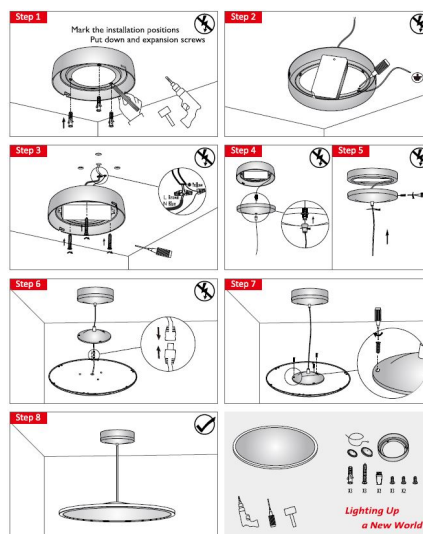

Synergy 21 LED light panel R400 add mounting kit

kwh/1000h: 0,00

Lumens: 0

Watt: 0,0

Nominal Service Life: 0 Std.

Switching Cycles: 0

Opt. Ambient Temperature.: 0 °C

Mounting kit surface + suspension
Mounting kit surface + suspension

Additional Images

Accessories

| Part No. | Name |
|----------|--|
| 131690 | Synergy 21 LED light panel 300*1200 Up& Down or Pontos transparent cable for power supply unit |