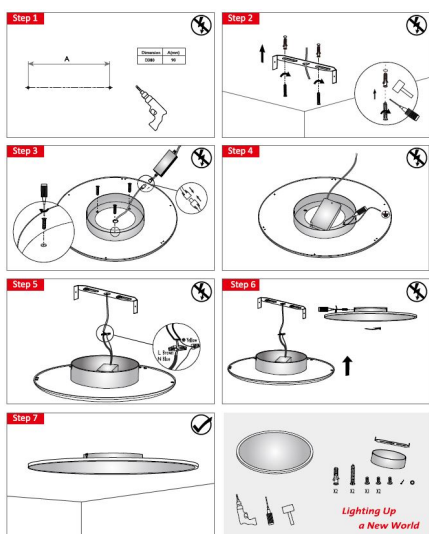

Synergy 21 LED light panel R400 add mounting kit

kwh/1000h: 0,00

Lumens: 0

Watt: 0,0

Nominal Service Life: 0 Std.

Switching Cycles: 0

Opt. Ambient Temperature.: 0 °C

Mounting kit surface + suspension
Mounting kit surface + suspension

Additional Images

Accessories

| Part No. | Name |
|----------|--|
| 131690 | Synergy 21 LED light panel 300*1200 Up& Down or Pontos transparent cable for power supply unit |