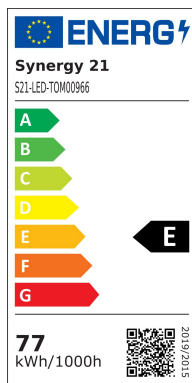

## Synergy 21 LED SMD Power LED Chip 70W warmweiß

kwh/1000h:	77,00
Lumens:	7100
Watt:	70,0
Nominal Service Life:	35000 Std.
Switching Cycles:	50000
Opt. Ambient Temperature.:	25 °C

Power LED  
70 Watt warm white 3250K ±250  
26-30V, 2450mA (7\*10)  
7100-7200LM

Energy efficiency class: A+  
kWh/1000h: 77

## Attributes

Attribute	Value
Ampere:	2.45
Lichtfarbe:	warmweiß
Lichtfarbe in Kelvin:	3250
Lumen:	7100-7200
Weight:	0.1 Kg
Warranty:	60.00 Months