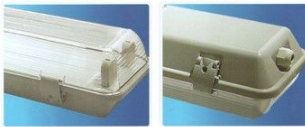

## Synergy 21 LED Tube T8 series 120cm, IP55 double base

SYNERGY 21

LED TUBE base T8 120cm for tubes fed from one side  
Suitable for 2 LED tubes  
Protection class IP55  
T8 base in 120cm length for LED tubes, without starter and without ballast  
Size: 1262\*150\*98MM

### Attributes

Attribute	Value
Grösse:	1262*150*98
Schutzklasse:	IP55
Weight:	0.3 Kg
Warranty:	24.00 Months