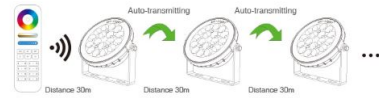

**Support Amazon Alexa Voice Control
Smart Phone APP Control**

Turn ON/OFF and adjust brightness, color temperature, lighting colors by Voice commands or APP easily with the personalized setting.
*Amazon Alexa Voice Control(need M-LIGHT WiFi Remote)
*Smartphone APP Control(need M-LIGHT WiFi Box or WiFi Remote)

Symmetrical and centralized light ray
Beam Angle 25°, Irradiation distance 10m

Auto-transmitting function

Auto-synchronization function