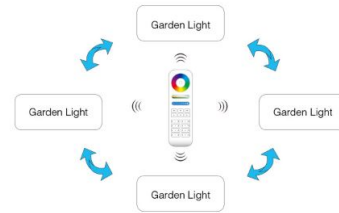

Adjustable freely and easy operation

Install at different scenes, can rotate and adjust the beam angle freely

180°