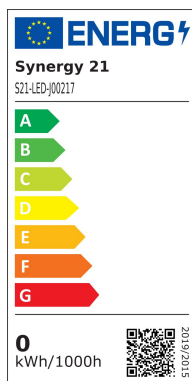

## Synergy 21 LED light panel R400 with power supply unit Triac Dimm

kwh/1000h: 0,00

Lumens: 0

Watt: 0,0

Nominal Service Life: 0 Std.

Switching Cycles: 0

Opt. Ambient Temperature.: 0 °C

Dimming: TRIAC

Input: 220-240 VAC, 50/60Hz max 0.24A

Output: 700mA, 25.5-43VDC, 30W  
with transparent connector plug