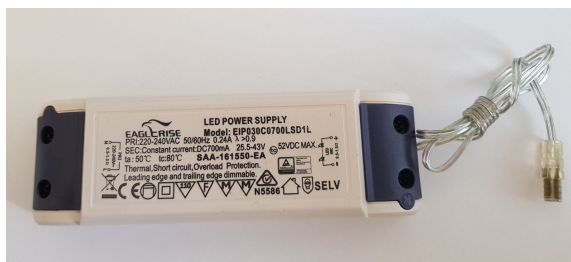

## Synergy 21 LED light panel R400 with power supply unit Triac Dimm

kwh/1000h: 0,00

Lumens: 0

Watt: 0,0

Nominal Service Life: 0 Std.

Switching Cycles: 0

Opt. Ambient Temperature.: 0 °C

Dimming: TRIAC

Input: 220-240 VAC, 50/60Hz max 0.24A

Output: 700mA, 25.5-43VDC, 30W  
with transparent connector plug

## Accessories

Part No.	Name
147265	Netzkabel 230V Schutzkontakt CEE7(Stecker)->Open End mit Adernendhülsen, 1,8m,Black
183328	Synergy 21 Netzteil - DALI to Triac Dimmer *Tridonic*