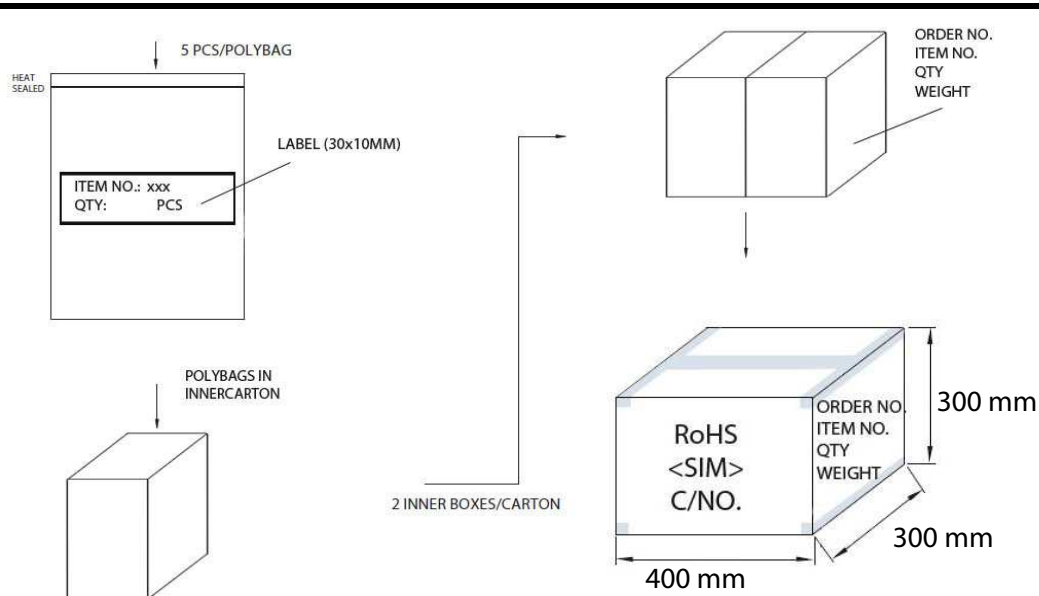

NOTE:
THE COLOR OF CORD TO BE: BLACK(RAL9005)

REVISED	DR	APP

only use telecom color code

3	Imprint	No Imprint
2	Connectors	RJ12 PLUG 6/6 - RJ12 PLUG 6/6
1	Cable	Innerconductor = 7x0,12mm CCA
NO	PARTS	DESCRIPTION

DESCRIPTION		MODULAR CORD RJ12 PLUG 6/6 - RJ12 PLUG 6/6 - 1:1					
SIZE	A4	DATE	17.02.2012	CHECKED		TOL	70083-6/6
UNIT	MM	DRAWN	C.Motzek	APPROVED			
SCALE	NTS						

	REVISED	DR	APP

Note: Connectors must be Inside Cable Rolling

Only use strong Cartons with printed letters
Handwritten not allowed !!!

ART.NO.	LENGTH	ROLLING SIZE	PACKING
70083-6/6	3,0m	100mm x 40mm	Export 200 pcs / Inner 100 pcs – 5pcs in polybag with sticker
70086-6/6	6,0m	100mm x 50mm	Export 100 pcs / Inner 50 pcs – 5pcs in polybag with sticker
70090-6/6	10,0m	100mm x 70mm	Export 100 pcs / Inner 50 pcs – 5pcs in polybag with sticker
70095-6/6	15,0m	100mm x 80mm	Export 50 pcs / Inner 25 pcs – 5pcs in polybag with sticker

		DESCRIPTION		MODULAR CORD RJ12 PLUG 6/6 - RJ12 PLUG 6/6 - 1:1				
		SIZE	A4	DATE	17.02.2012	CHECKED		TOL
UNIT	MM	DRAWN	C.Motzek	APPROVED				
SCALE	NTS							