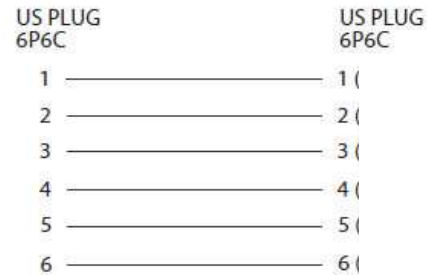

NOTE:
THE COLOR OF CORD TO BE: BLACK(RAL9005)

REVISED	DR	APP

only use telecom color code

3	Imprint	No Imprint
2	Connectors	RJ12 PLUG 6/6 - RJ12 PLUG 6/6
1	Cable	Innerconductor = 7x0,12mm CCA
NO	PARTS	DESCRIPTION

Only use strong Cartons with printed letters
Handwritten not allowed !!!

ART.NO.	LENGTH	ROLLING SIZE	PACKING
70083-6/6	3,0m	100mm x 40mm	Export 200 pcs / Inner 100 pcs – 5pcs in polybag with sticker
70086-6/6	6,0m	100mm x 50mm	Export 100 pcs / Inner 50 pcs – 5pcs in polybag with sticker
70090-6/6	10,0m	100mm x 70mm	Export 100 pcs / Inner 50 pcs – 5pcs in polybag with sticker
70095-6/6	15,0m	100mm x 80mm	Export 50 pcs / Inner 25 pcs – 5pcs in polybag with sticker