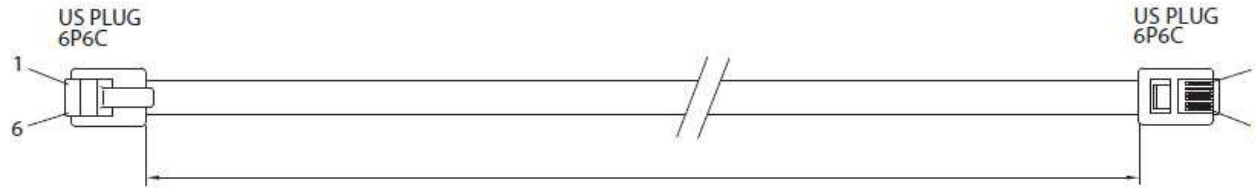

NOTE:
THE COLOR OF CORD TO BE: BLACK(RAL9005)

REVISED	DR	APP

only use telecom color code

3	Imprint	No Imprint
2	Connectors	RJ12 PLUG 6/6 - RJ12 PLUG 6/6
1	Cable	Innerconductor = 7x0,12mm CCA
NO	PARTS	DESCRIPTION

DESCRIPTION		MODULAR CORD RJ12 PLUG 6/6 - RJ12 PLUG 6/6 - 1:1					
SIZE	A4	DATE	17.02.2012	CHECKED		TOL	70083-6/6
UNIT	MM	DRAWN	C.Motzek	APPROVED			
SCALE	NTS						

	REVISED	DR	APP

Note: Connectors must be Inside Cable Rolling

Only use strong Cartons with printed letters
Handwritten not allowed !!!

ART.NO.	LENGTH	ROLLING SIZE	PACKING
70083-6/6	3,0m	100mm x 40mm	Export 200 pcs / Inner 100 pcs – 5pcs in polybag with sticker
70086-6/6	6,0m	100mm x 50mm	Export 100 pcs / Inner 50 pcs – 5pcs in polybag with sticker
70090-6/6	10,0m	100mm x 70mm	Export 100 pcs / Inner 50 pcs – 5pcs in polybag with sticker
70095-6/6	15,0m	100mm x 80mm	Export 50 pcs / Inner 25 pcs – 5pcs in polybag with sticker

		DESCRIPTION		MODULAR CORD RJ12 PLUG 6/6 - RJ12 PLUG 6/6 - 1:1				
		SIZE	A4	DATE	17.02.2012	CHECKED		TOL
UNIT	MM	DRAWN	C.Motzek	APPROVED				
SCALE	NTS							