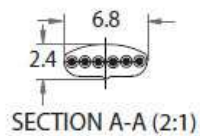

NOTE:
THE COLOR OF CORD TO BE: BLACK(RAL9005)

REVISED	DR	APP

only use telecom color code

3	Imprint	No Imprint
2	Connectors	RJ12 PLUG 6/6 - RJ12 PLUG 6/6
1	Cable	Innerconductor = 7x0,12mm CCA
NO	PARTS	DESCRIPTION