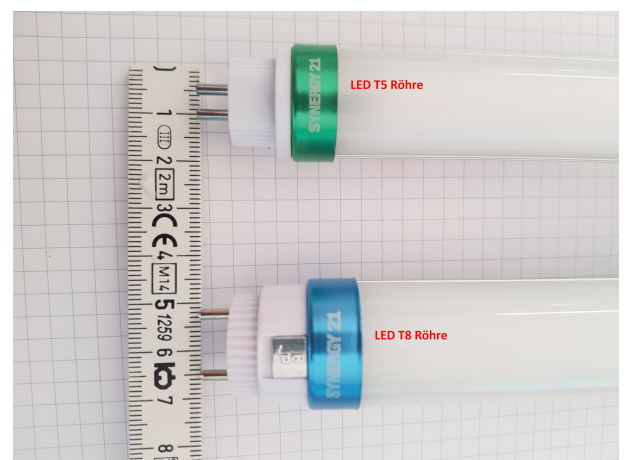

Attributes

Attribute	Value
Abstrahlwinkel:	120
Betriebstemperatur:	-1 bis +45
CRI:	>80
Dimmbar:	nein
Grösse:	1149*23
LED - Gehäusefarbe:	silber
LED - Gehäusematerial:	PC
Lichtfarbe:	neutralweiß
Lichtfarbe in Kelvin:	4100
Lumen:	3250
Schutzklasse:	IP40
Sockel:	T5 drehbar
Volt:	230
Weight:	0.3 Kg
Warranty:	60.00 Months

Additional Images