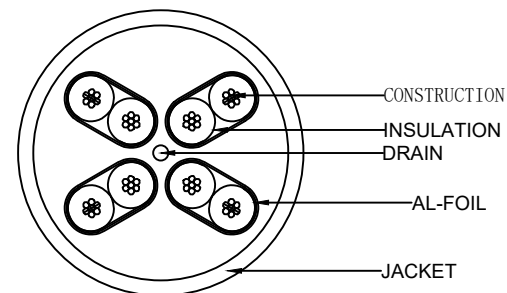

CAT6A U/FTP 4x2x32AWG/7 TPE ISO11801 & EN50173 & ANSI/TIA568C.2 www.Synergy21.de **CE**

PIN OUT

NOTE:

1. Fluke Channel Test ISO 11801 channel Class Ea
2. ROHS 3.0 AND REACH compliant
3. Electrical test: 100% open short & miss wire test;
4. Operating temperature: -20°C ~ +75°C
5. Minimum of the bending radius is 30mm
6. Flame retardant (IEC60332-1-2)
Low smoke (IEC 61034)
Halogen free (IEC 60754-2)

MATERIAL LIST

③	CABLE	CAT. 6A U/FTP CABLE (32AWG BC*1P+AL-FOIL)*4+DRAIN+JACKET:LSZH-TPE, OD:3.8±0.2mm	1	
②	Over mold	75A PVC	2	
①	Plug	RJ45 8P8C Shielded Plug, PIN GOLD PLATED 3u", THE SHELL PLATED NICKEL, TRANSPARENT BLUE	2	
NO.	PARTS NAME	SPECIFICATION STANDARD	QT' Y	REMARK

SYNERGY 21									
Hasia		change "ROSH 2.0" to "ROSH 3.0"	2022-02-25	A2	CUSTOMER		ITEM NO.	See The Chart	
		Change the Jacket	2022-02-14	A1	PRODUCT NAME	Cat. 6A U/FTP Patch cord Slim Type LSZH-TPE	manufacture country:	CHINA	UNIT MM
		NEW	2021-01-23	A	DRAWNBY	CHECKBY	APPROVE	DATE	
BY	CHK	REVISION RECORD MODIFICATION	DATE	REV.	SYNERGY 21	SYNERGY 21	SYNERGY 21	2021-01-23	

COLOR:GREEN PANTONE 3278C	
ITEM	LENGTH/mm
S217350	150±5
S217351	250±10
S217352	500±15
S217353	1000±20
S217354	1500±30
S217355	2000±30
S217356	3000±50
S217357	5000±100
S217358	7500±200
S217359	10000±200