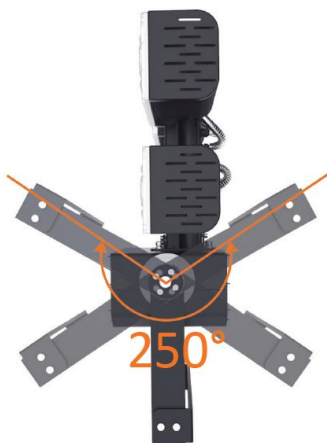

Operating voltage: AC 90-305V, 50/60Hz
 LED: 372 LED Philips Lumileds 165lm/Watt
 Power supply unit: MeanWell
 Beam angle: Lens 30°, light heads variably adjustable (swivelling and tilting)
 Beam angles with 10°, 60° or 90° also available on request.
 Lumen: 118,800lm
 Efficiency: 165Lm/Watt
 Light colour: 5700K
 CRI: Ra>70
 Dimmable: no (Dimmable models such as DALI or 0-10V on request)
 Housing: Aluminium
 Operating temperature: -40°C to +60°C
 Protection class: IP66
 Dimensions: 691*202*579mm

Energy efficiency class: A++
 kWh/1000h: 720

The connection of electrical components and systems may only be carried out by only be carried out by qualified specialists!

Attributes

Attribute	Value
Abstrahlwinkel:	30
CRI:	>80
Dimmbar:	DALI
Grösse:	691*202*579
LED - Gehäusefarbe:	schwarz
LED - Gehäusematerial:	Aluminium
Lichtfarbe:	kaltweiß
Lichtfarbe in Kelvin:	5000
Lumen:	118800
Schutzklasse:	IP66
Volt:	230
Weight:	20.2 Kg
Warranty:	60.00 Months

Additional Images

Accessories

Part No.	Name
148726	Synergy 21 - Waterproof connector 1:1
148727	Synergy 21 - Waterproof connector 1:2
148730	Synergy 21 - Waterproof connector box 3 ports
148729	Synergy 21 - Waterproof connector box 3 ports transparent
148728	Synergy 21 - Waterproof connector box 4 ports
147265	Netzkabel 230V Schutzkontakt CEE7(Stecker)->Open End mit Adernendhülsen, 1,8m,Black