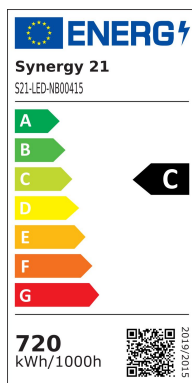

Synergy 21 LED object/stadium spotlight 720W IP66 cw+ DALI dim 30°

kwh/1000h:	720,00
Lumens:	118800
Watt:	720,0
Nominal Service Life:	35000 Std.
Switching Cycles:	50000
Opt. Ambient Temperature.:	25 °C

Operating voltage: AC 90-305V, 50/60Hz
 LED: 372 LED Philips Lumileds 165lm/Watt
 Power supply unit: MeanWell
 Beam angle: Lens 30°, light heads variably adjustable (swivelling and tilting)
 Beam angles with 10°, 60° or 90° also available on request.
 Lumen: 118,800lm
 Efficiency: 165Lm/Watt
 Light colour: 5700K
 CRI: Ra>70
 Dimmable: no (Dimmable models such as DALI or 0-10V on request)
 Housing: Aluminium
 Operating temperature: -40°C to +60°C
 Protection class: IP66
 Dimensions: 691*202*579mm

Energy efficiency class: A++
 kWh/1000h: 720

The connection of electrical components and systems may only be carried out by only be carried out by qualified specialists!

Attributes

Attribute	Value
Abstrahlwinkel:	30
CRI:	>80
Dimmbar:	DALI
Grösse:	691*202*579
LED - Gehäusefarbe:	schwarz
LED - Gehäusematerial:	Aluminium
Lichtfarbe:	kaltweiß
Lichtfarbe in Kelvin:	5000
Lumen:	118800
Schutzklasse:	IP66
Volt:	230
Weight:	20.2 Kg
Warranty:	60.00 Months