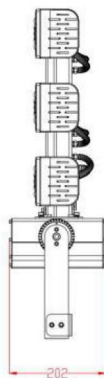

Synergy 21 LED object/stadium spotlight 720W IP66 cw+ DALI dim 30°

kwh/1000h:	720,00
Lumens:	118800
Watt:	720,0
Nominal Service Life:	35000 Std.
Switching Cycles:	50000
Opt. Ambient Temperature.:	25 °C

Operating voltage: AC 90-305V, 50/60Hz
 LED: 372 LED Philips Lumileds 165lm/Watt
 Power supply unit: MeanWell
 Beam angle: Lens 30°, light heads variably adjustable (swivelling and tilting)
 Beam angles with 10°, 60° or 90° also available on request.
 Lumen: 118,800lm
 Efficiency: 165Lm/Watt
 Light colour: 5700K
 CRI: Ra>70
 Dimmable: no (Dimmable models such as DALI or 0-10V on request)
 Housing: Aluminium
 Operating temperature: -40°C to +60°C
 Protection class: IP66
 Dimensions: 691*202*579mm

Energy efficiency class: A++
 kWh/1000h: 720

The connection of electrical components and systems may only be carried out by only be carried out by qualified specialists!

Attributes

Attribute	Value
Abstrahlwinkel:	30
CRI:	>80
Dimmbar:	DALI
Grösse:	691*202*579
LED - Gehäusefarbe:	schwarz
LED - Gehäusematerial:	Aluminium
Lichtfarbe:	kaltweiß
Lichtfarbe in Kelvin:	5000
Lumen:	118800
Schutzklasse:	IP66
Volt:	230
Weight:	20.2 Kg
Warranty:	60.00 Months

Additional Images

Accessories

Part No.	Name
148726	Synergy 21 - Waterproof connector 1:1
148727	Synergy 21 - Waterproof connector 1:2
148730	Synergy 21 - Waterproof connector box 3 ports
148729	Synergy 21 - Waterproof connector box 3 ports transparent
148728	Synergy 21 - Waterproof connector box 4 ports
147265	Netzkabel 230V Schutzkontakt CEE7(Stecker)->Open End mit Adernendhülsen, 1,8m,Black