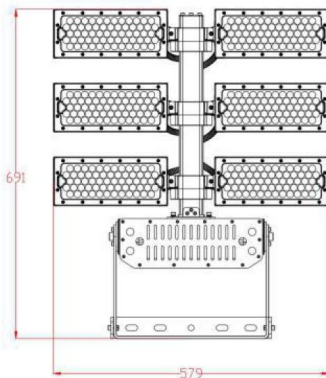

Attribute	Value
Abstrahlwinkel:	30
CRI:	>80
Dimmbar:	DALI
Grösse:	691*202*579
LED - Gehäusefarbe:	schwarz
LED - Gehäusematerial:	Aluminium
Lichtfarbe:	kaltweiß
Lichtfarbe in Kelvin:	5000
Lumen:	118800
Schutzklasse:	IP66
Volt:	230
Weight:	20.2 Kg
Warranty:	60.00 Months

Additional Images