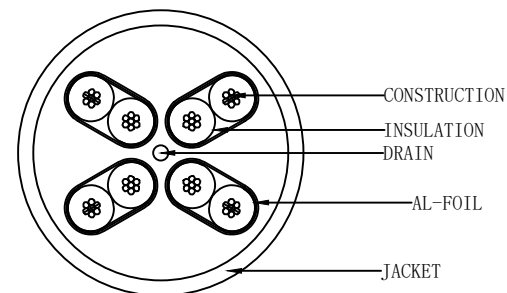

CAT6A U/FTP 4x2x32AWG/7 TPE/LSZH ISO11801 & EN50173 & ANSI/TIA568C.2 www.Synergy21.de **CE**

PIN OUT

MATERIAL LIST

③	CABLE	CAT. 6A U/FTP CABLE (32AWG BC*1P+AL-FOIL)*4+DRAIN+JACKET:LSZH-TPE, OD:3.8±0.2mm	1	
②	Over mold	75A PVC	2	
①	Plug	RJ45 8P8C Shielded Plug, PIN GOLD PLATED 3u", THE SHELL PLATED NICKEL, TRANSPARENT BLUE	2	
NO.	PARTS NAME	SPECIFICATION STANDARD	QT' Y	REMARK

NOTE:

1. Fluke Channel Test ISO 11801 channel Class Ea
2. ROHS 3.0 AND REACH compliant
3. Electrical test:100% open short & miss wire test;
4. Operating temperature:-20°C~+75°C
5. Minimum of the bending radius is 30mm
6. Flame retardant (IEC60332-1-2)
Low smoke(IEC 61034)
Halogen free(IEC 60754-2)

Hasia		change ITEM NO.	2022-03-21	A3	SYNERGY 21					
Hasia		change "ROSH 2.0" to "ROSH 3.0"	2022-02-25	A2	CUSTOMER		ITEM NO.	See The Chart		
		Change the Jacket	2022-02-14	A1	PRODUCT NAME	Cat. 6A U/FTP Patch cord Slim Type LSZH-TPE	manufacture country:	CHINA	UNIT	MM
		NEW	2021-01-23	A	DRAWNBY	CHECKBY	APPROVE	DATE		
BY	CHK	REVISION RECORD MODIFICATION	DATE	REV.	SYNERGY 21	SYNERGY 21	SYNERGY 21	2021-01-23		

COLOR:GREEN PANTONE 3278C	
ITEM	LENGTH/mm
S217350V2	150±5
S217351V2	250±10
S217352V2	500±15
S217353V2	1000±20
S217354V2	1500±30
S217355V2	2000±30
S217356V2	3000±50
S217357V2	5000±100
S217358V2	7500±200
S217359V2	10000±200