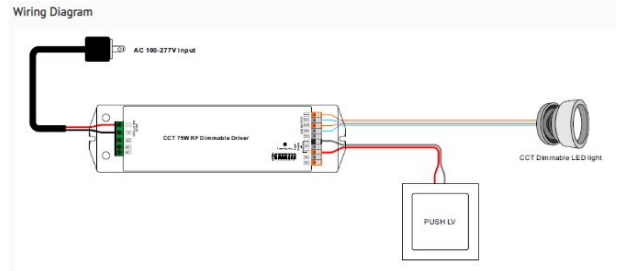

PRI: 100~240V, 50-60Hz

SEC: 250~1050mA, 75W,

Power-on range: 1500mA/33V, 1400mA/34V, 1300mA/38V, 1200mA/41V, 1100mA/46V, 1000mA/48V,
900mA/48V, 800mA/48V, 700mA/48V, 600mA/48V, 500mA/48V, 450mA/48V, 400mA/48V, 350mA/48V,
300mA/48V 250mA/48V

Size: 210*50*32mm

Operating temperature: -20°C - +50°C, Tc 75°

Protection class: IP20

Additional Images

Accessories

Part No.	Name
116369	Synergy 21 LED Controller EOS 05 Wanddimmer dual weiß (CCT)
126643	Synergy 21 LED Controller EOS 05 Handsender dual 2 dual weiß (CCT)
123041	Synergy 21 LED Controller EOS 05 WLAN Controller Master Router
147265	Netzkabel 230V Schutzkontakt CEE7(Stecker)->Open End mit Adernendhülsen, 1,8m,Black