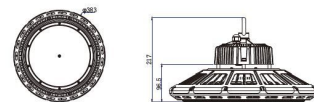

Dimension

Installation: