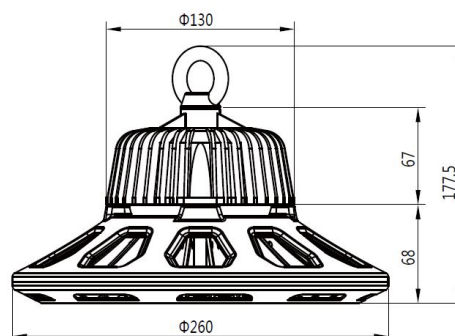

Product Description

1. 1, Compact and fasion design .Light weighted : 4.80kg
2. 2, Philips 3030 LED as light source , CR>80Ra
3. 3, MEAN WELL HBG Series power supply . PF>0.95
4. 4, High lumen efficiency : 135lm/w
5. 5, 5 years warranty .

Performance Summary

Input Power: 80W, 100W, 150W, 200W, 230W
CRI: >70Ra/80Ra
CCT: 3000k-6500K
Input Voltage:90-305Vac
Limited Warranty :5 years' warranty
High Efficacy Lifetime: 50000hours
Dimming:Non-dimmable & 1-10V Dimmable
Working Temperature : - 20°C – +45 °C(Amb)

Accessories

Part No.	Name
139691	Synergy 21 LED Spot pendant light UFO add. Radar Kit M
142946	Synergy 21 LED spot pendant light UFO add. Wall bracket for UFO size M bracket long
142945	Synergy 21 LED spot pendant light UFO add. Wall bracket for UFO size M bracket short
144401	Synergy 21 LED spot pendant light UFO add. ball cage M
148950	Synergy 21 LED spot pendant light UFO add. Lampshade M
148726	Synergy 21 - Waterproof connector 1:1